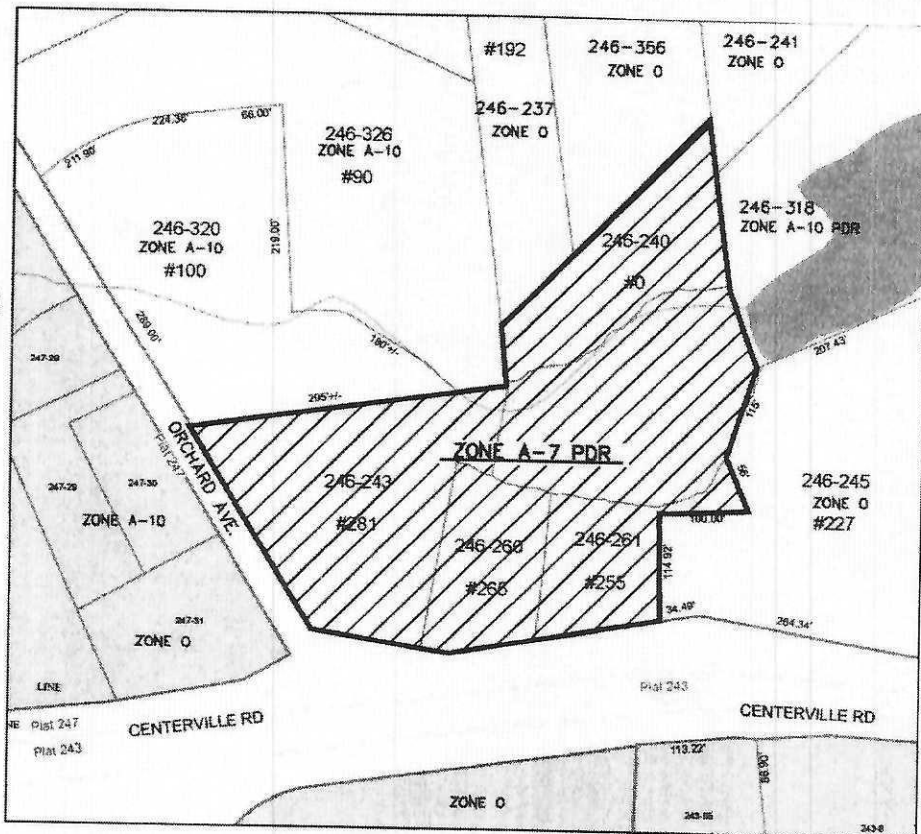

EXISTING ZONING

PROPOSED ZONING

ZONE CHANGE MAPS  
 281 CENTERVILLE PLACE  
 A.P. 246 LOTS 240, 243, 260 & 261  
 SCALE: 1"=200'±