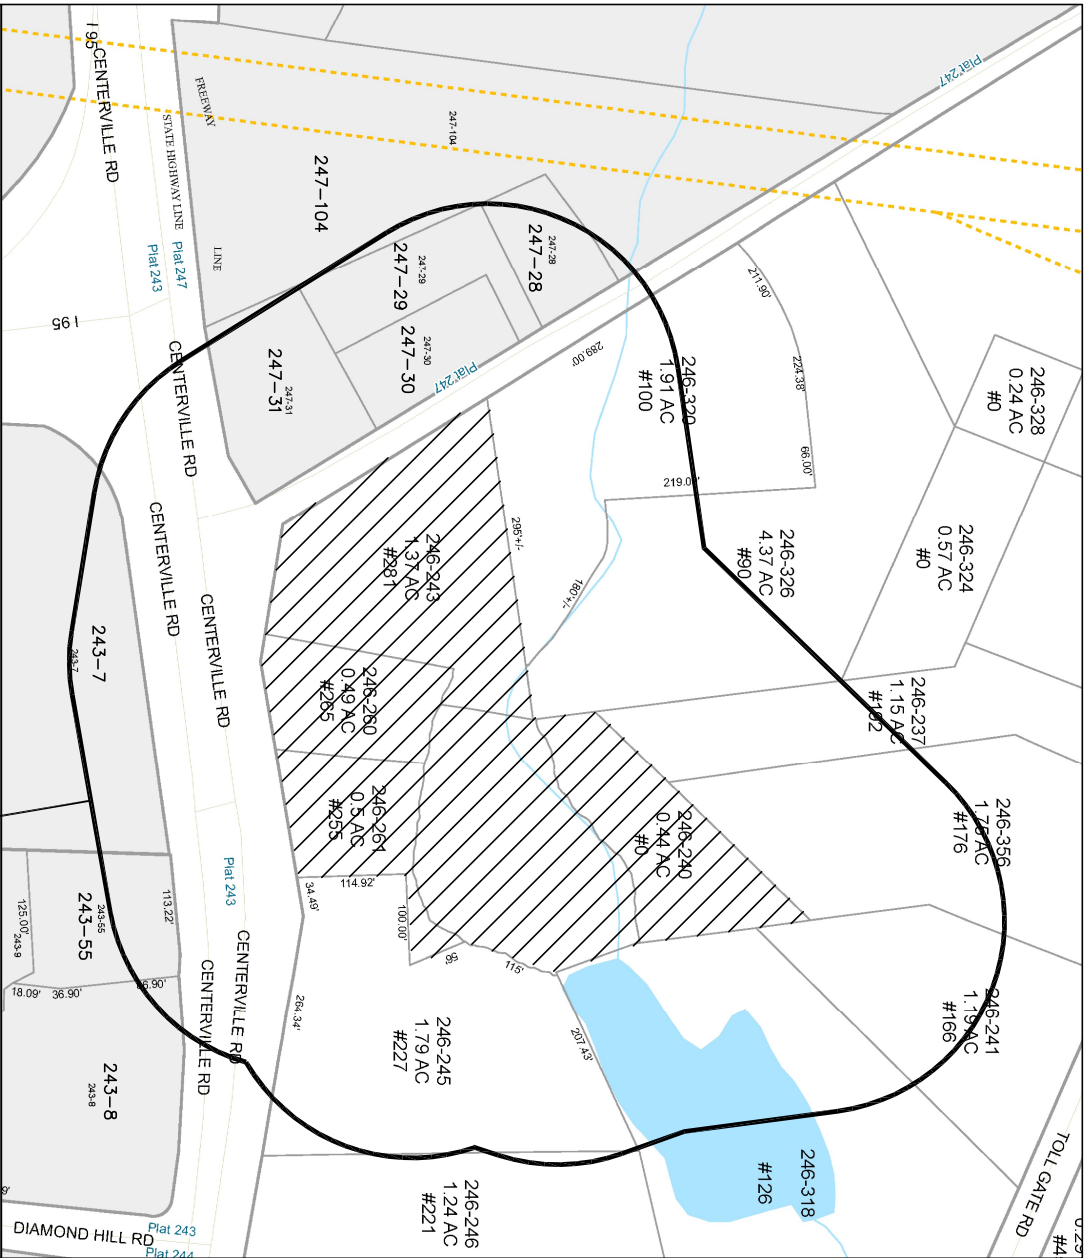

200' RADIUS MAP
 281 CENTERVILLE PLACE
 A.P. 246 LOTS 240, 243, 260 & 261
 SCALE: 1"=200'±

200' RADIUS LINE