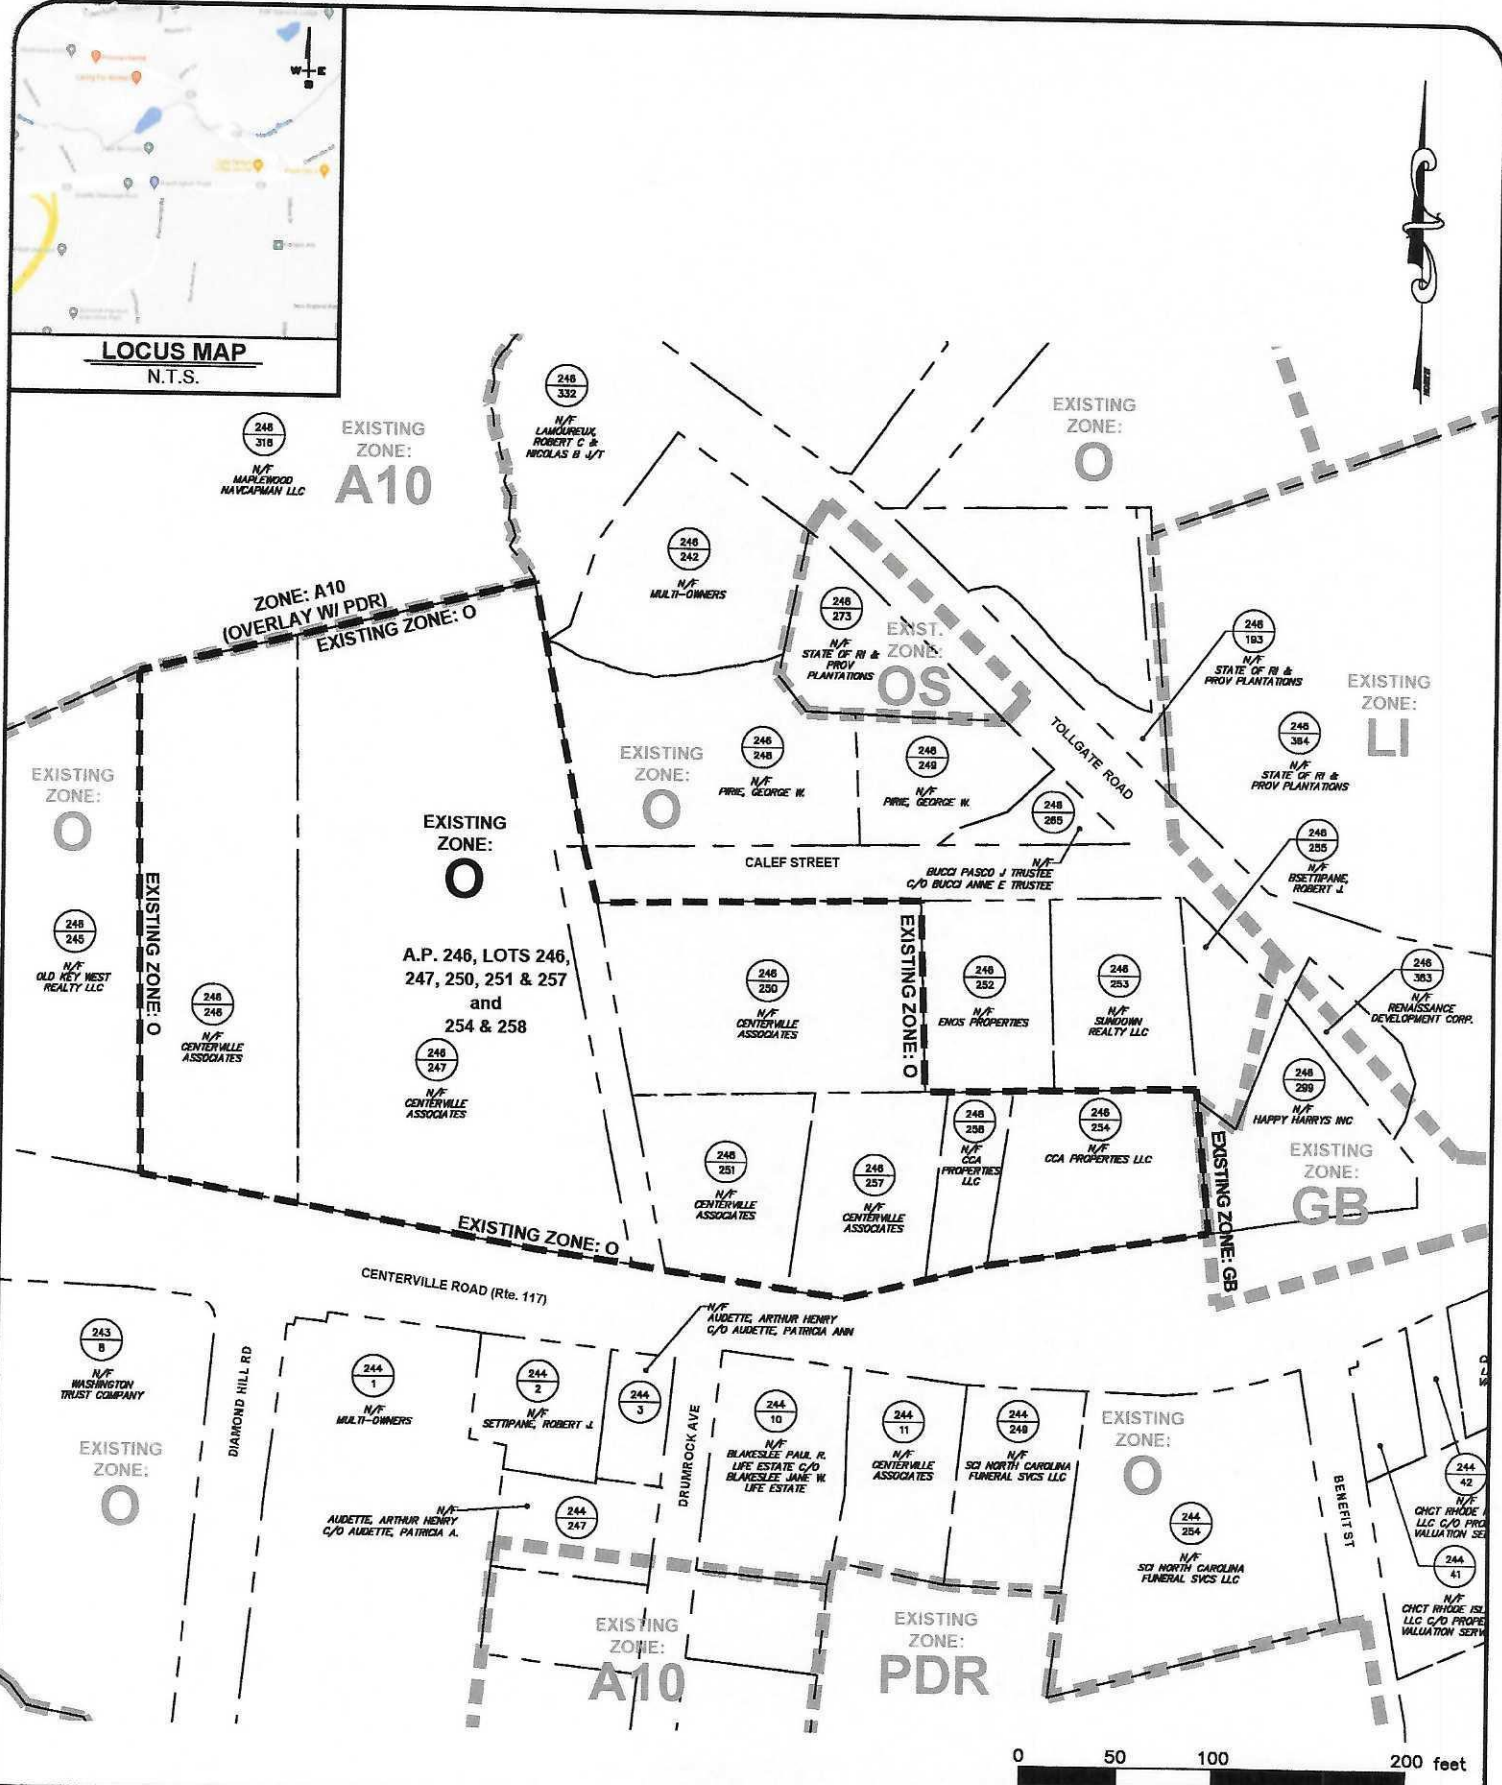

L:\203-00 Concepts at Centerville Road (Centerville Builders) - Warwick, RI\Map\01-Current\203-00-Zoning 2022-10-17.dwg 10/19/2022 kamda 11:07

CENTERVILLE ROAD DEVELOPMENT
 FOR
 A.P. 246, LOTS 246, 247, 250, 251 & 257 and 254 & 258
 SITUATED AT
203 CENTERVILLE ROAD
 WARWICK, RI
 PREPARED FOR
203 CENTERVILLE ROAD, LLC
 AND **CENTERVILLE ASSOCIATES**

EXISTING ZONE MAP

SHEET
1 OF 1
 SCALE 1"=150'