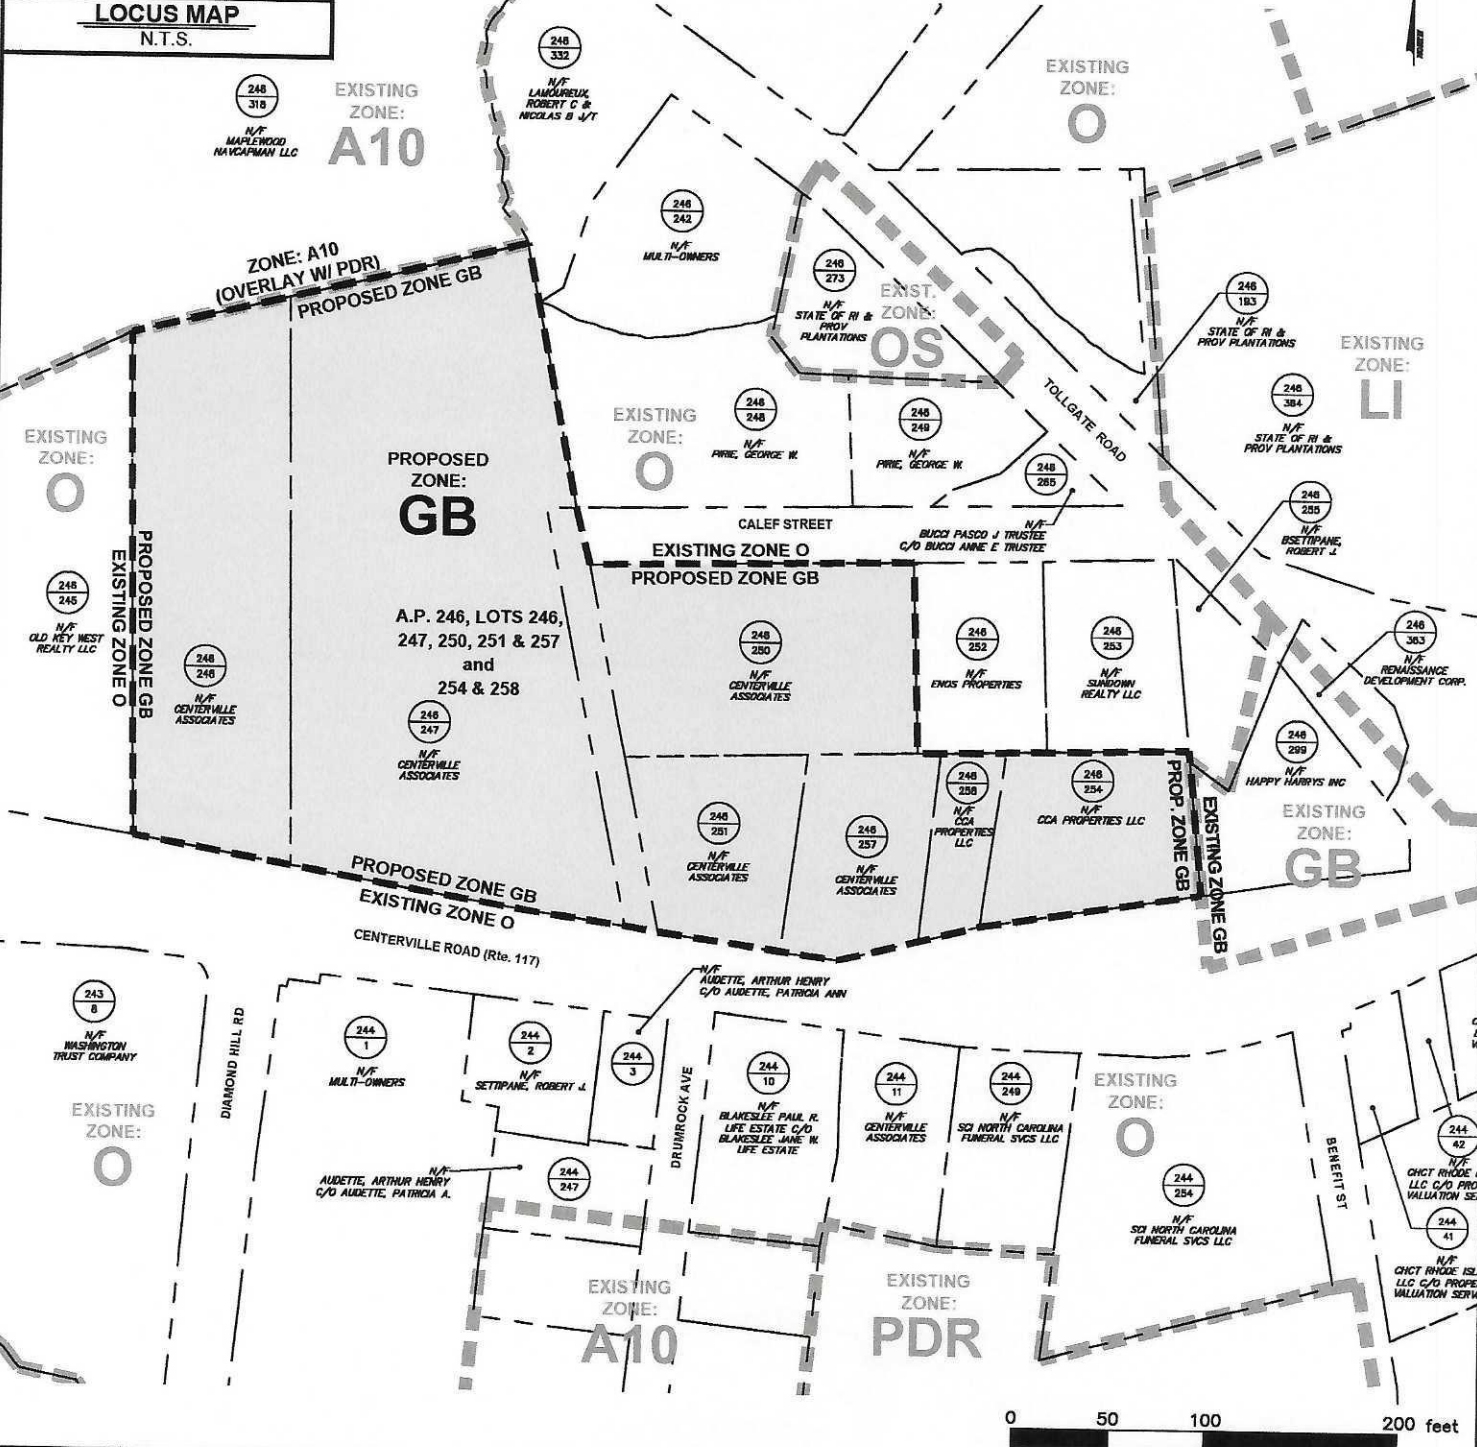

L:\7503-00 Concepts of Centerville Road (Centerville Buildings) - Warwick, RI\Map\01-Current\7503-00-Zoning 2022-10-17.dwg 10/19/2022 kamada 11:07

CENTERVILLE ROAD DEVELOPMENT
 FOR
 A.P. 246, LOTS 246, 247, 250, 251 & 257 and 254 & 258
 SITUATED AT
 203 CENTERVILLE ROAD
 WARWICK, RI
 PREPARED FOR
 203 CENTERVILLE ROAD, LLC
 AND CENTERVILLE ASSOCIATES

PROPOSED ZONE MAP

SHEET
 1 OF 1
 SCALE 1"=150'