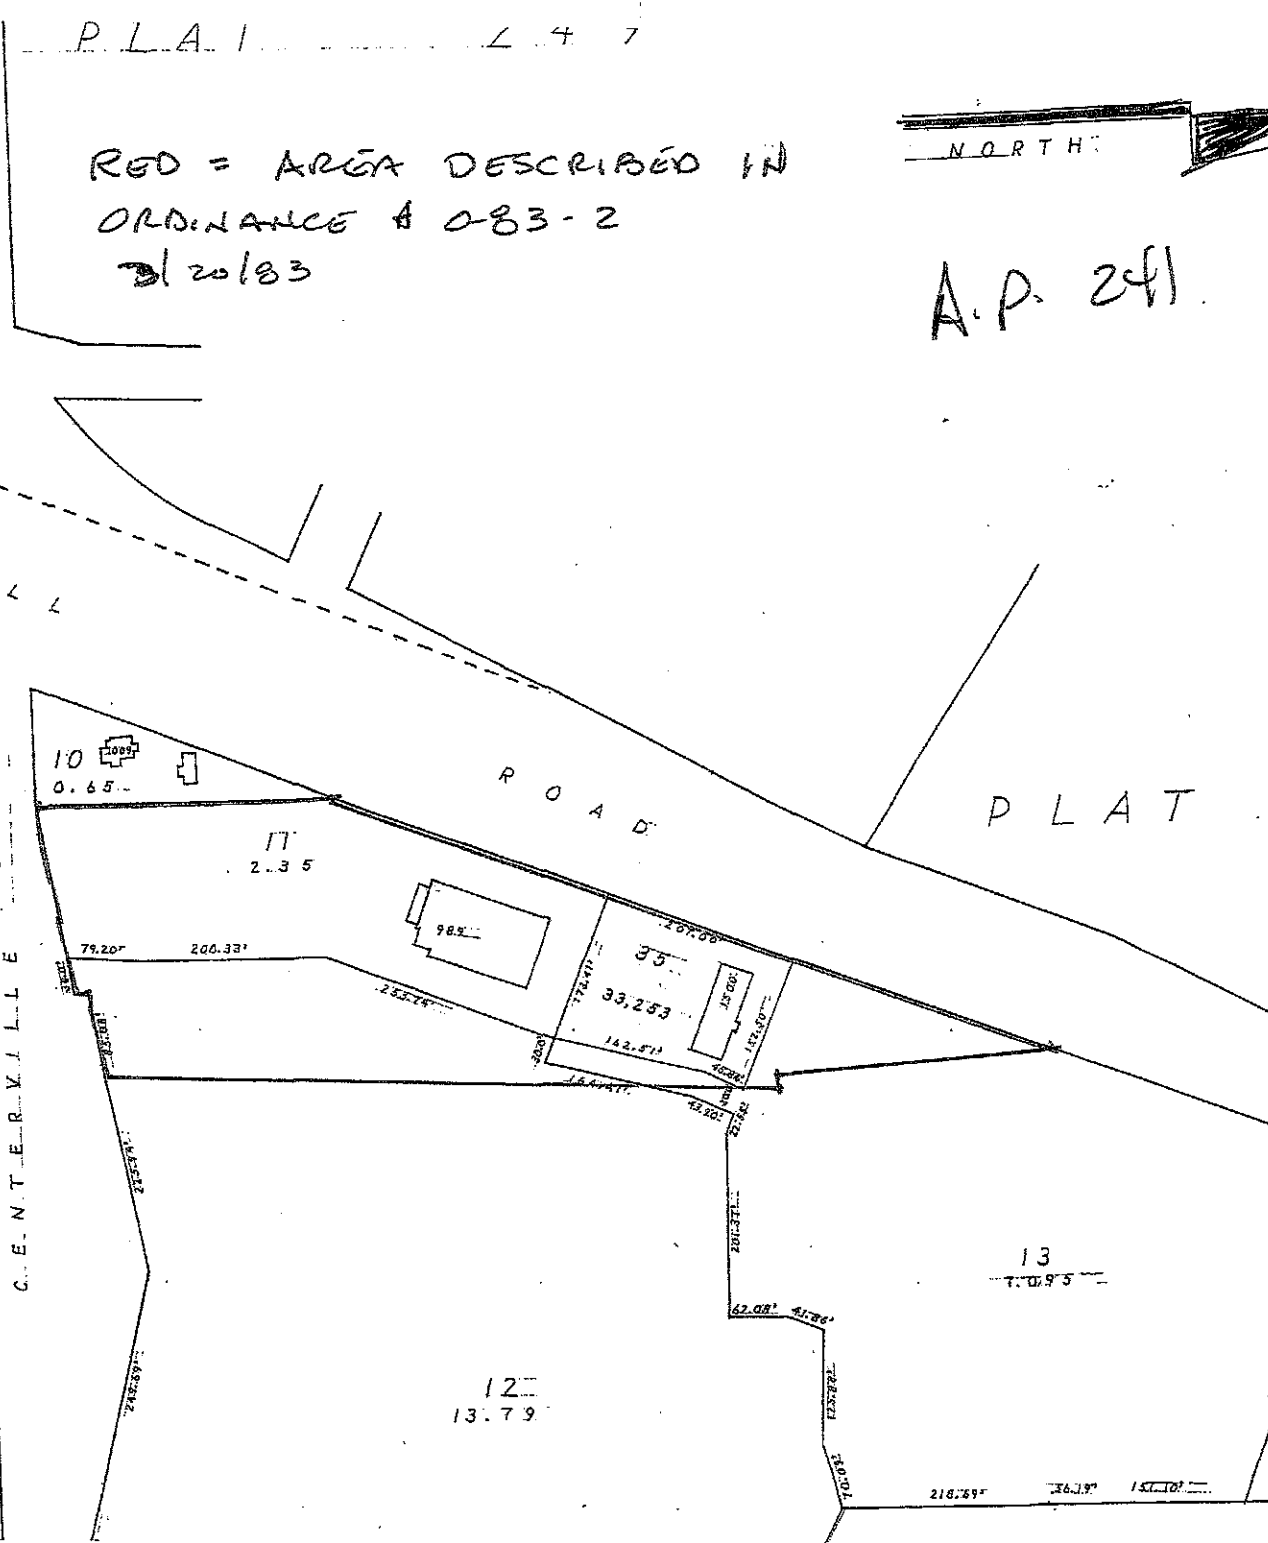

Warwick, RI

April 20, 2023

1 inch = 281 Feet

www.cai-tech.com

Data shown on this map is provided for planning and informational purposes only. The municipality and CAI Technologies are not responsible for any use for other purposes or misuse or misrepresentation of this map.

PLAT 447

RED = AREA DESCRIBED IN
ORDINANCE # 083-2
2/20/83

A.P. 241

Richard T. Bzdyra

RICHARD T. BZDYRA
No. 1788
PROFESSIONAL
LAND SURVEYOR

2/03/23

HILL

ROAD

PLAT

CENTREVILLE

12
13.79

13
1.095

218.69' 36.19' 15.10'