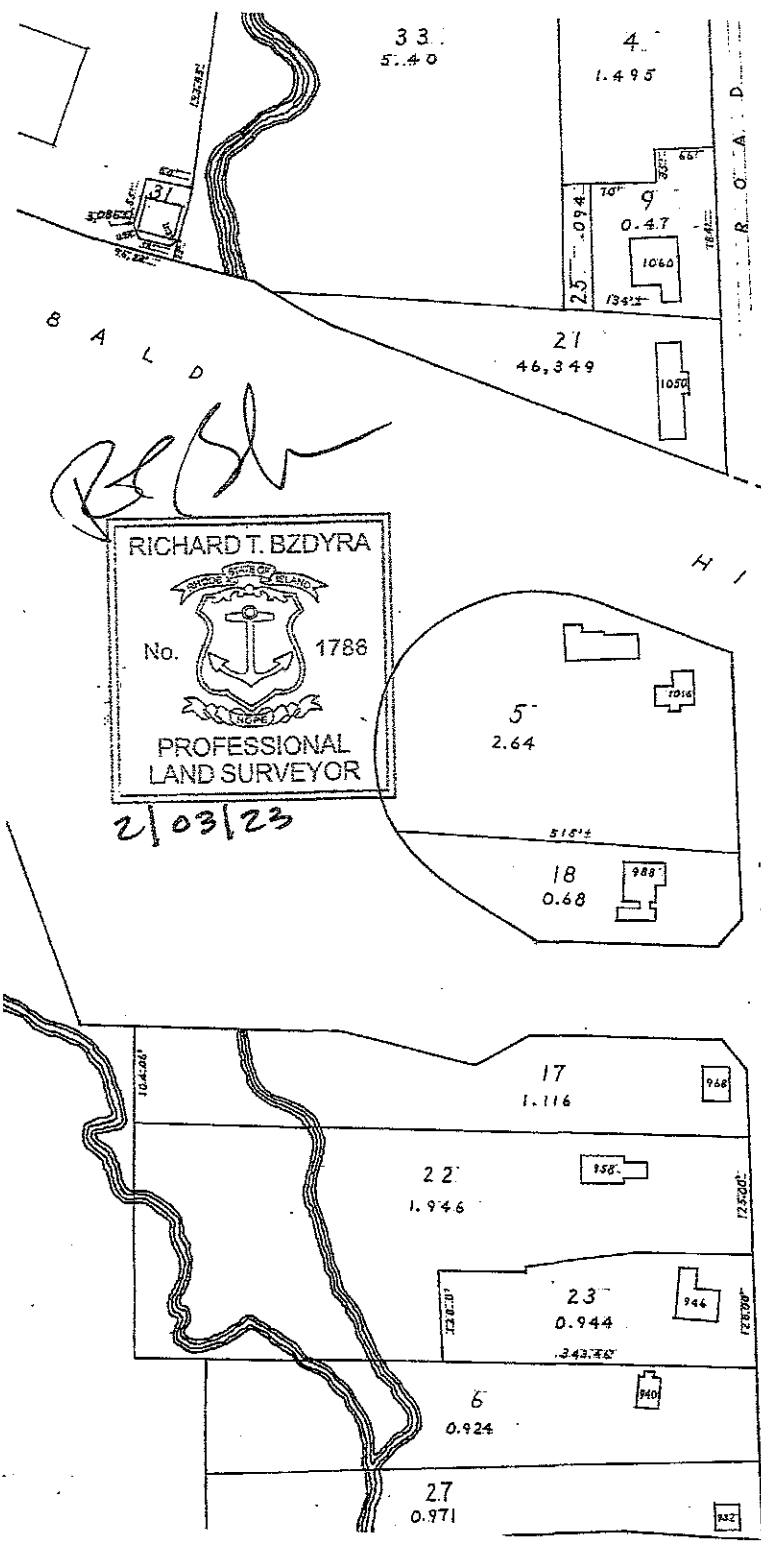

Warwick, RI

April 20, 2023

1 inch = 281 Feet

www.cai-tech.com

Data shown on this map is provided for planning and informational purposes only. The municipality and CAI Technologies are not responsible for any use for other purposes or misuse or misrepresentation of this map.

PLAT 447

RED = AREA DESCRIBED IN
ORDINANCE # 083-2
2/20/83

A.P. 241

Richard T. Bzdyra

RICHARD T. BZDYRA
No. 1788
PROFESSIONAL
LAND SURVEYOR

2/03/23

HILL

ROAD

PLAT

CENTREVILLE

12
13.79

13
1.095

218.69' 36.19' 15.10'