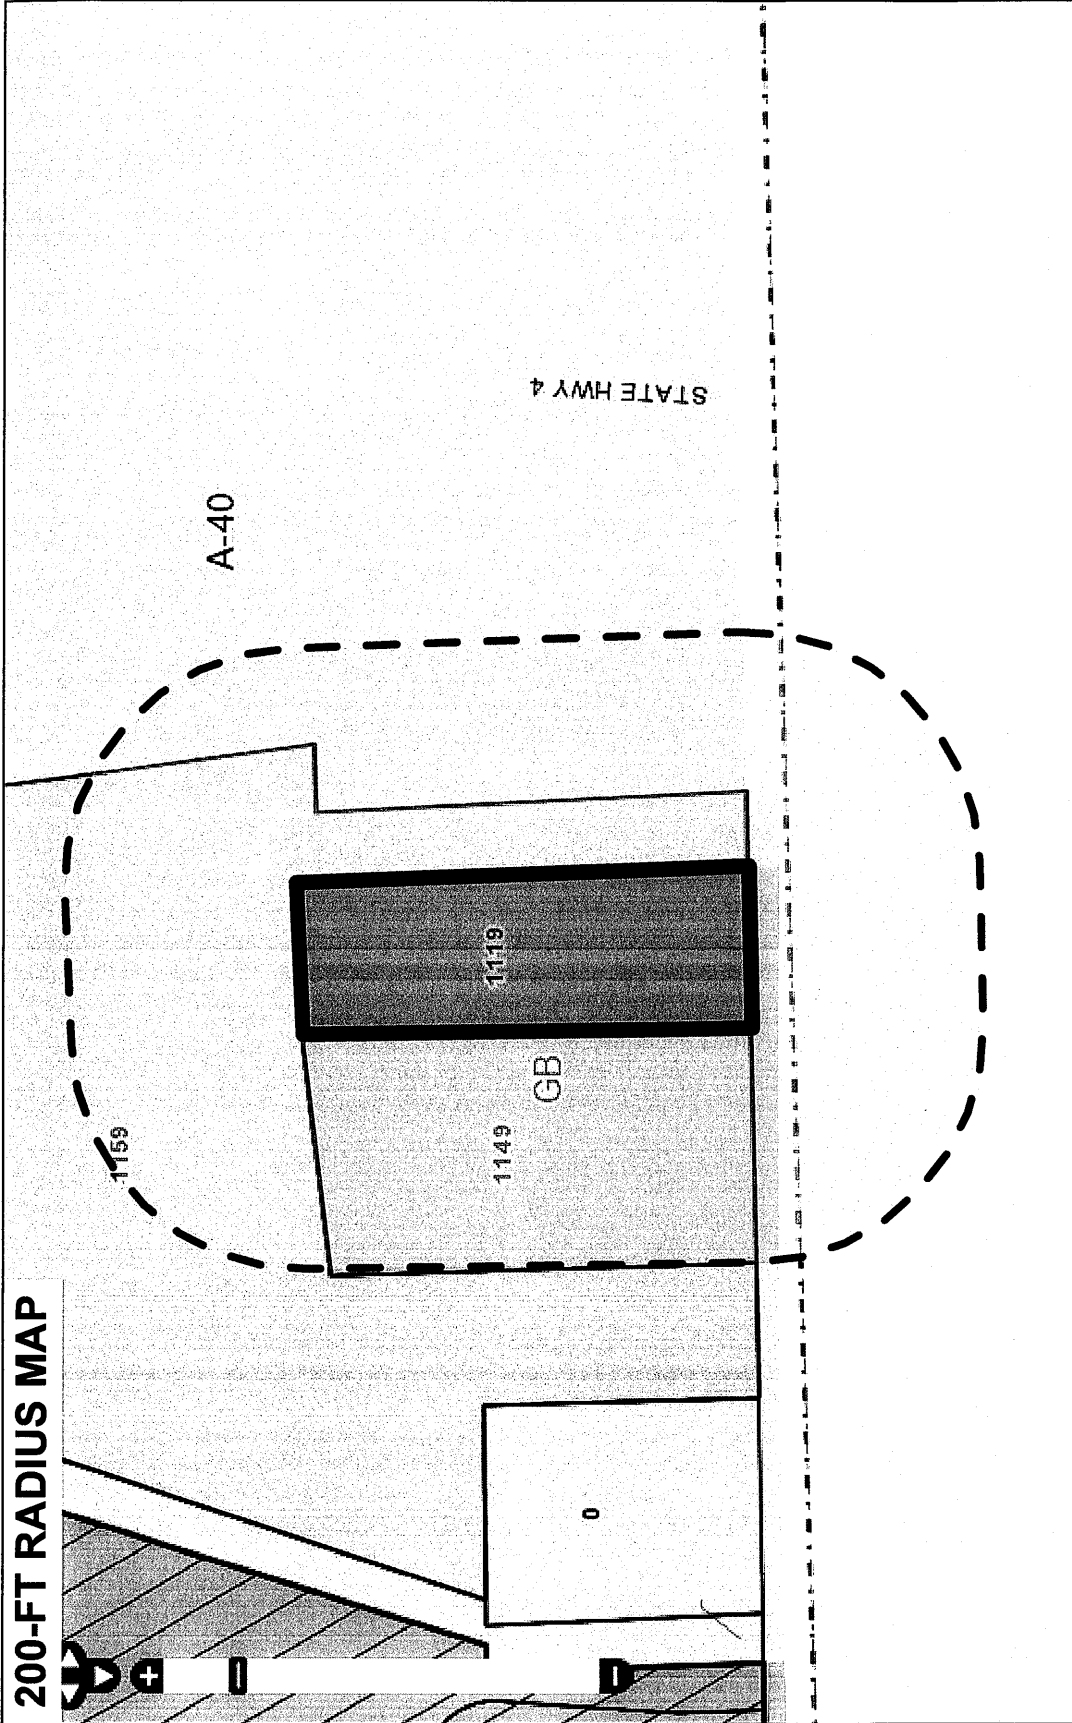

200-FT RADIUS MAP

City of Warwick, Rhode Island

Selected Parcel: 1119 DIVISION ST ID: 215-0007

Printed on 6/8/2022

MainStreetMaps
MainStreetGIS, LLC
www.mainstreetgis.com

This map is for informational purposes only. It is not for appraisal of, description of, or conveyance of land. The City of Warwick, Rhode Island and MainStreetGIS, LLC assume no legal responsibility for the information contained herein.