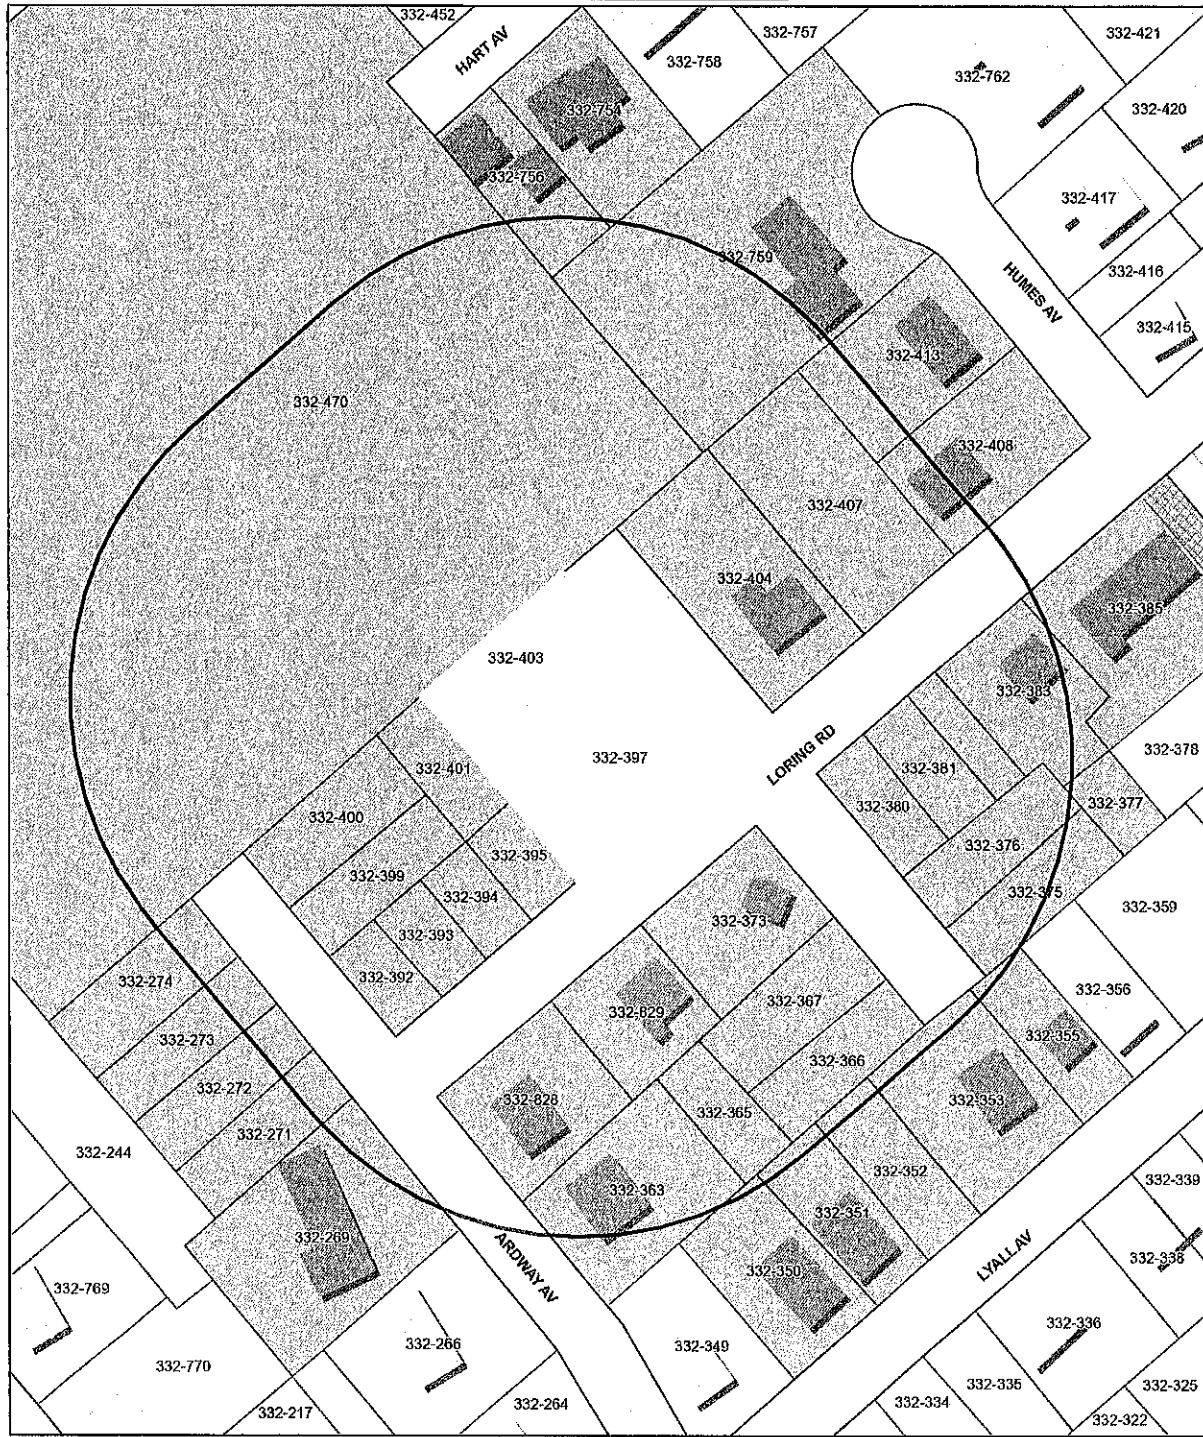

200' Radius - Plat 332, Lots 396, 397, 402, and 403

Warwick, RI

September 13, 2023

1 inch = 70 Feet

www.cai-tech.com

	Discontinued Road
	Public Road
	Property Line