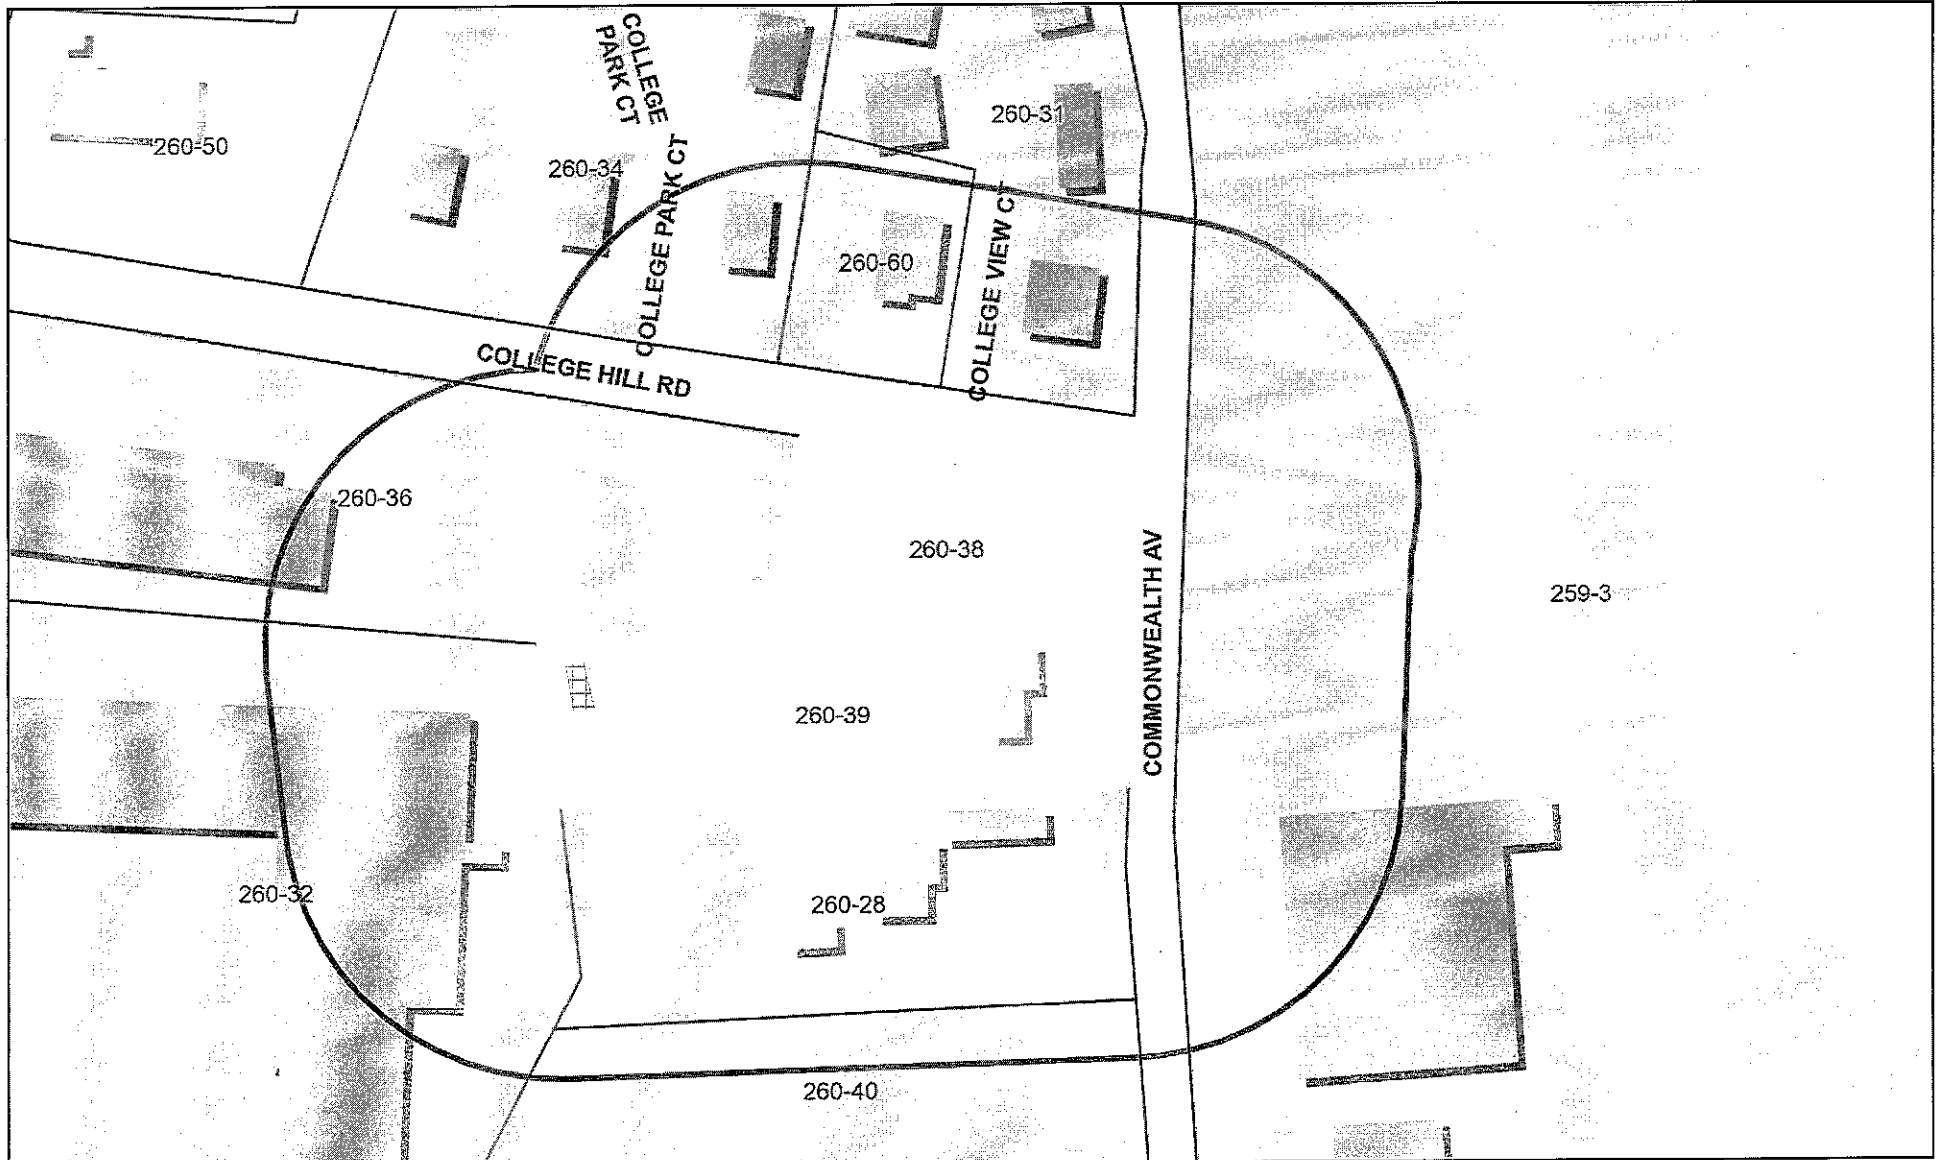

Warwick, RI

1 inch = 140 Feet

October 27, 2023

www.cai-tech.com

Data shown on this map is provided for planning and informational purposes only. The municipality and CAI Technologies are not responsible for any use for other purposes or misuse or misrepresentation of this map.