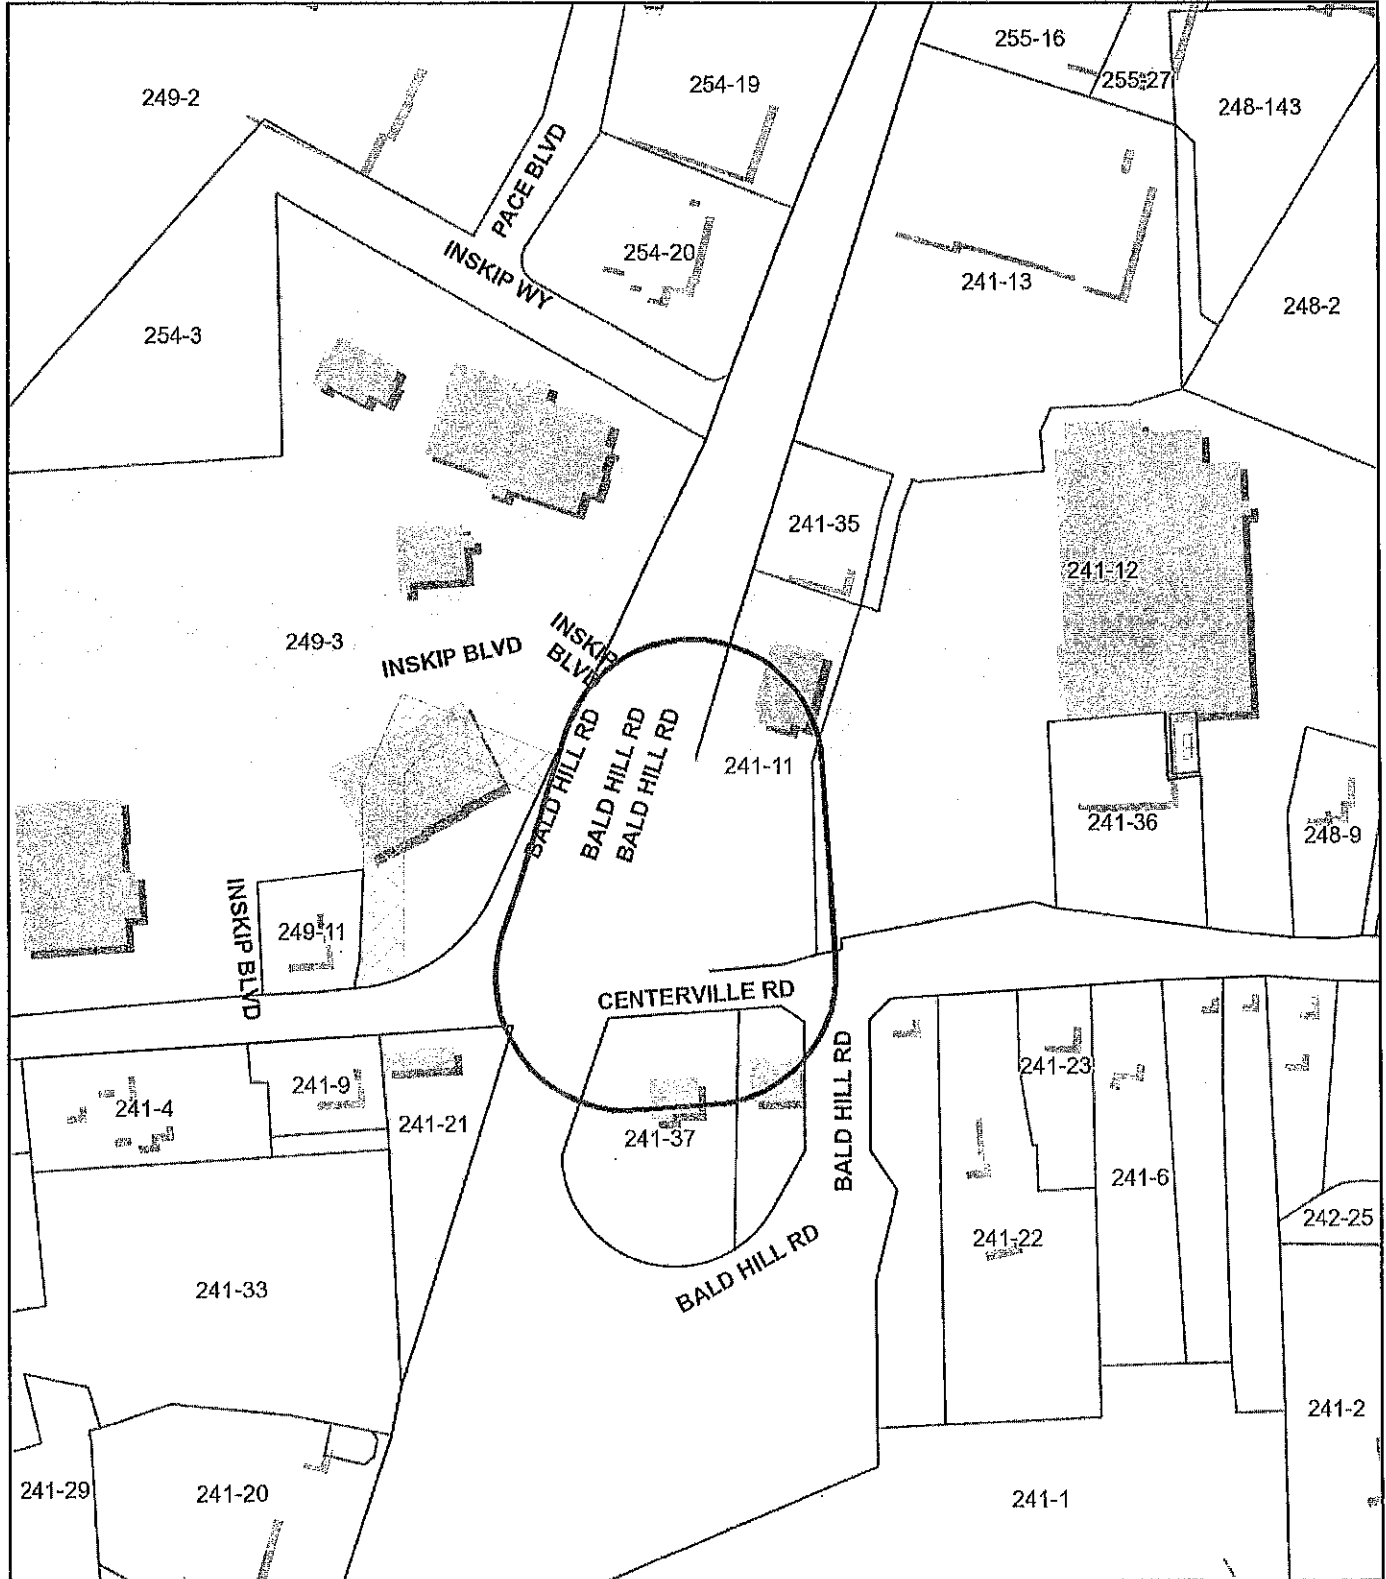

Warwick, RI

1 inch = 268 Feet

February 15, 2024

www.cai-tech.com

Data shown on this map is provided for planning and informational purposes only. The municipality and CAI Technologies are not responsible for any use for other purposes or misuse or misrepresentation of this map.