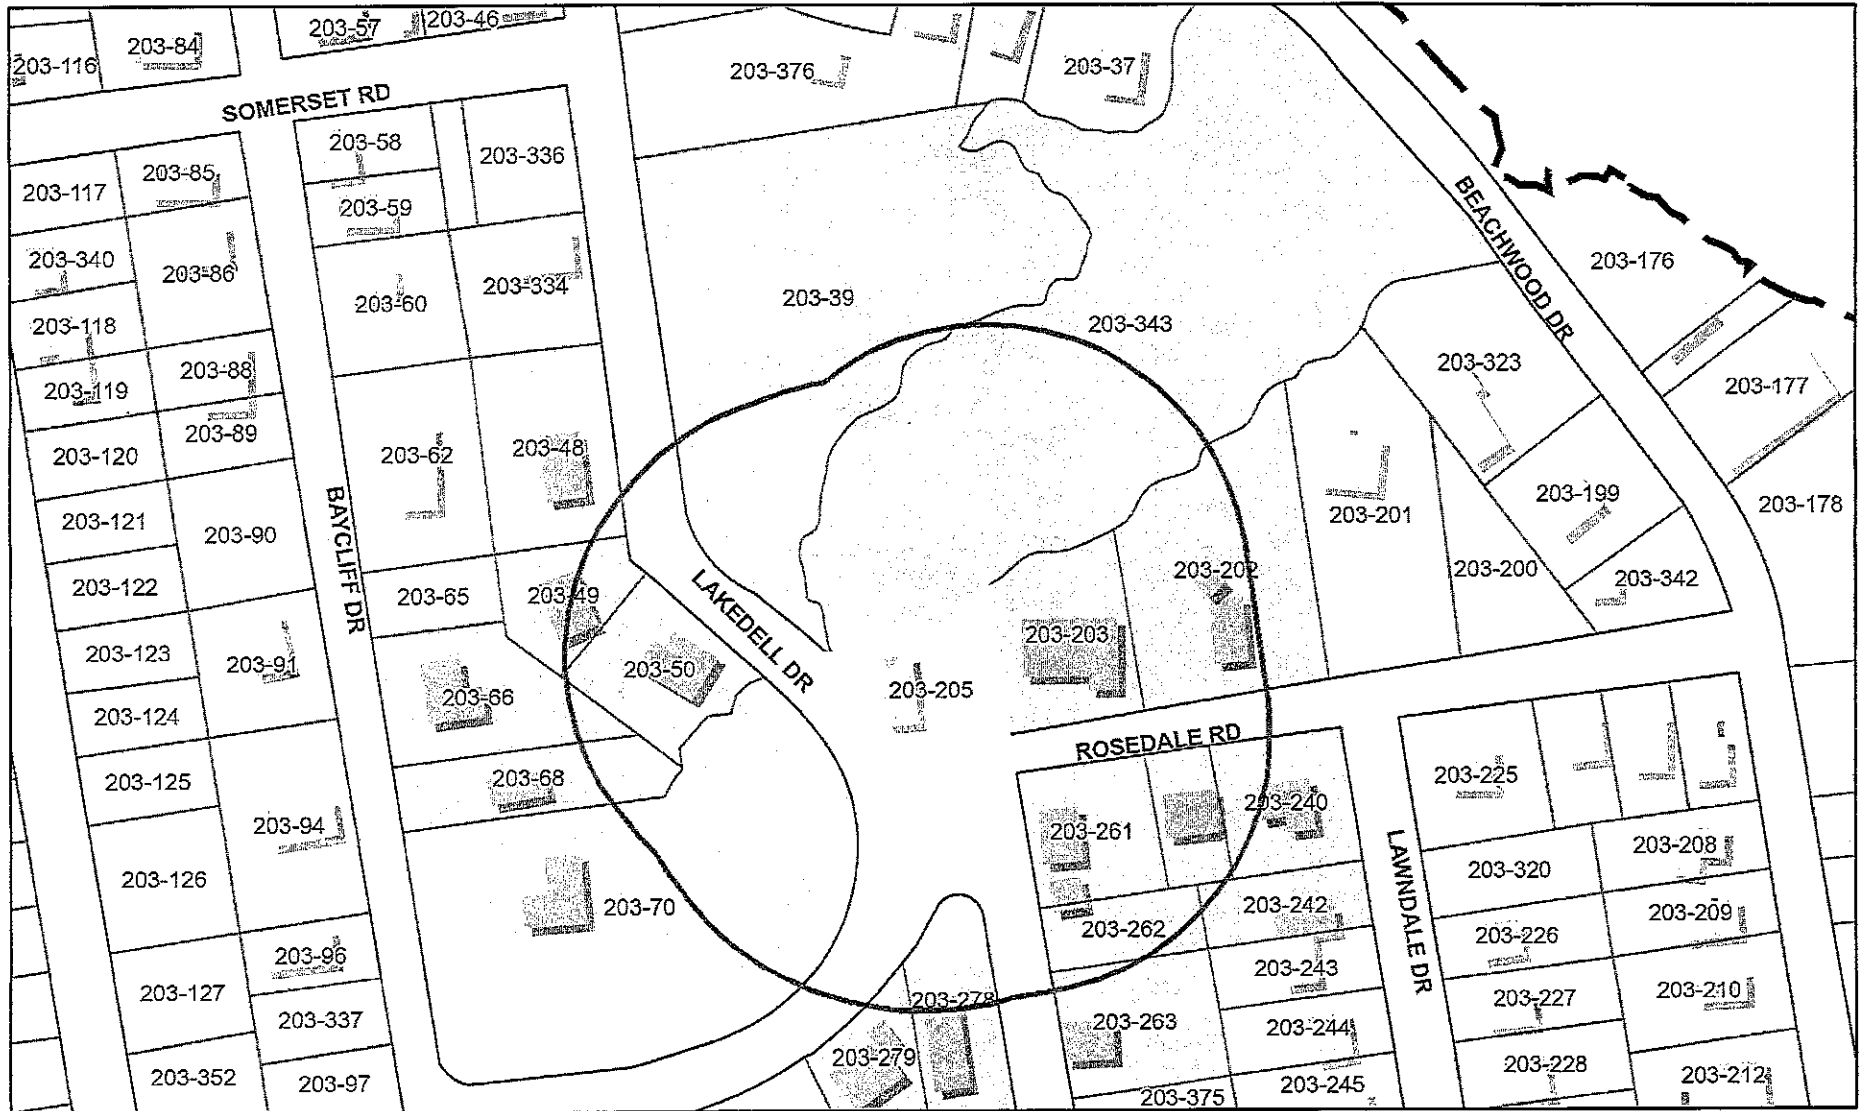

Warwick, RI

March 7, 2024

1 inch = 133 Feet

www.cai-tech.com

Data shown on this map is provided for planning and informational purposes only. The municipality and CAI Technologies are not responsible for any use for other purposes or misuse or misrepresentation of this map.