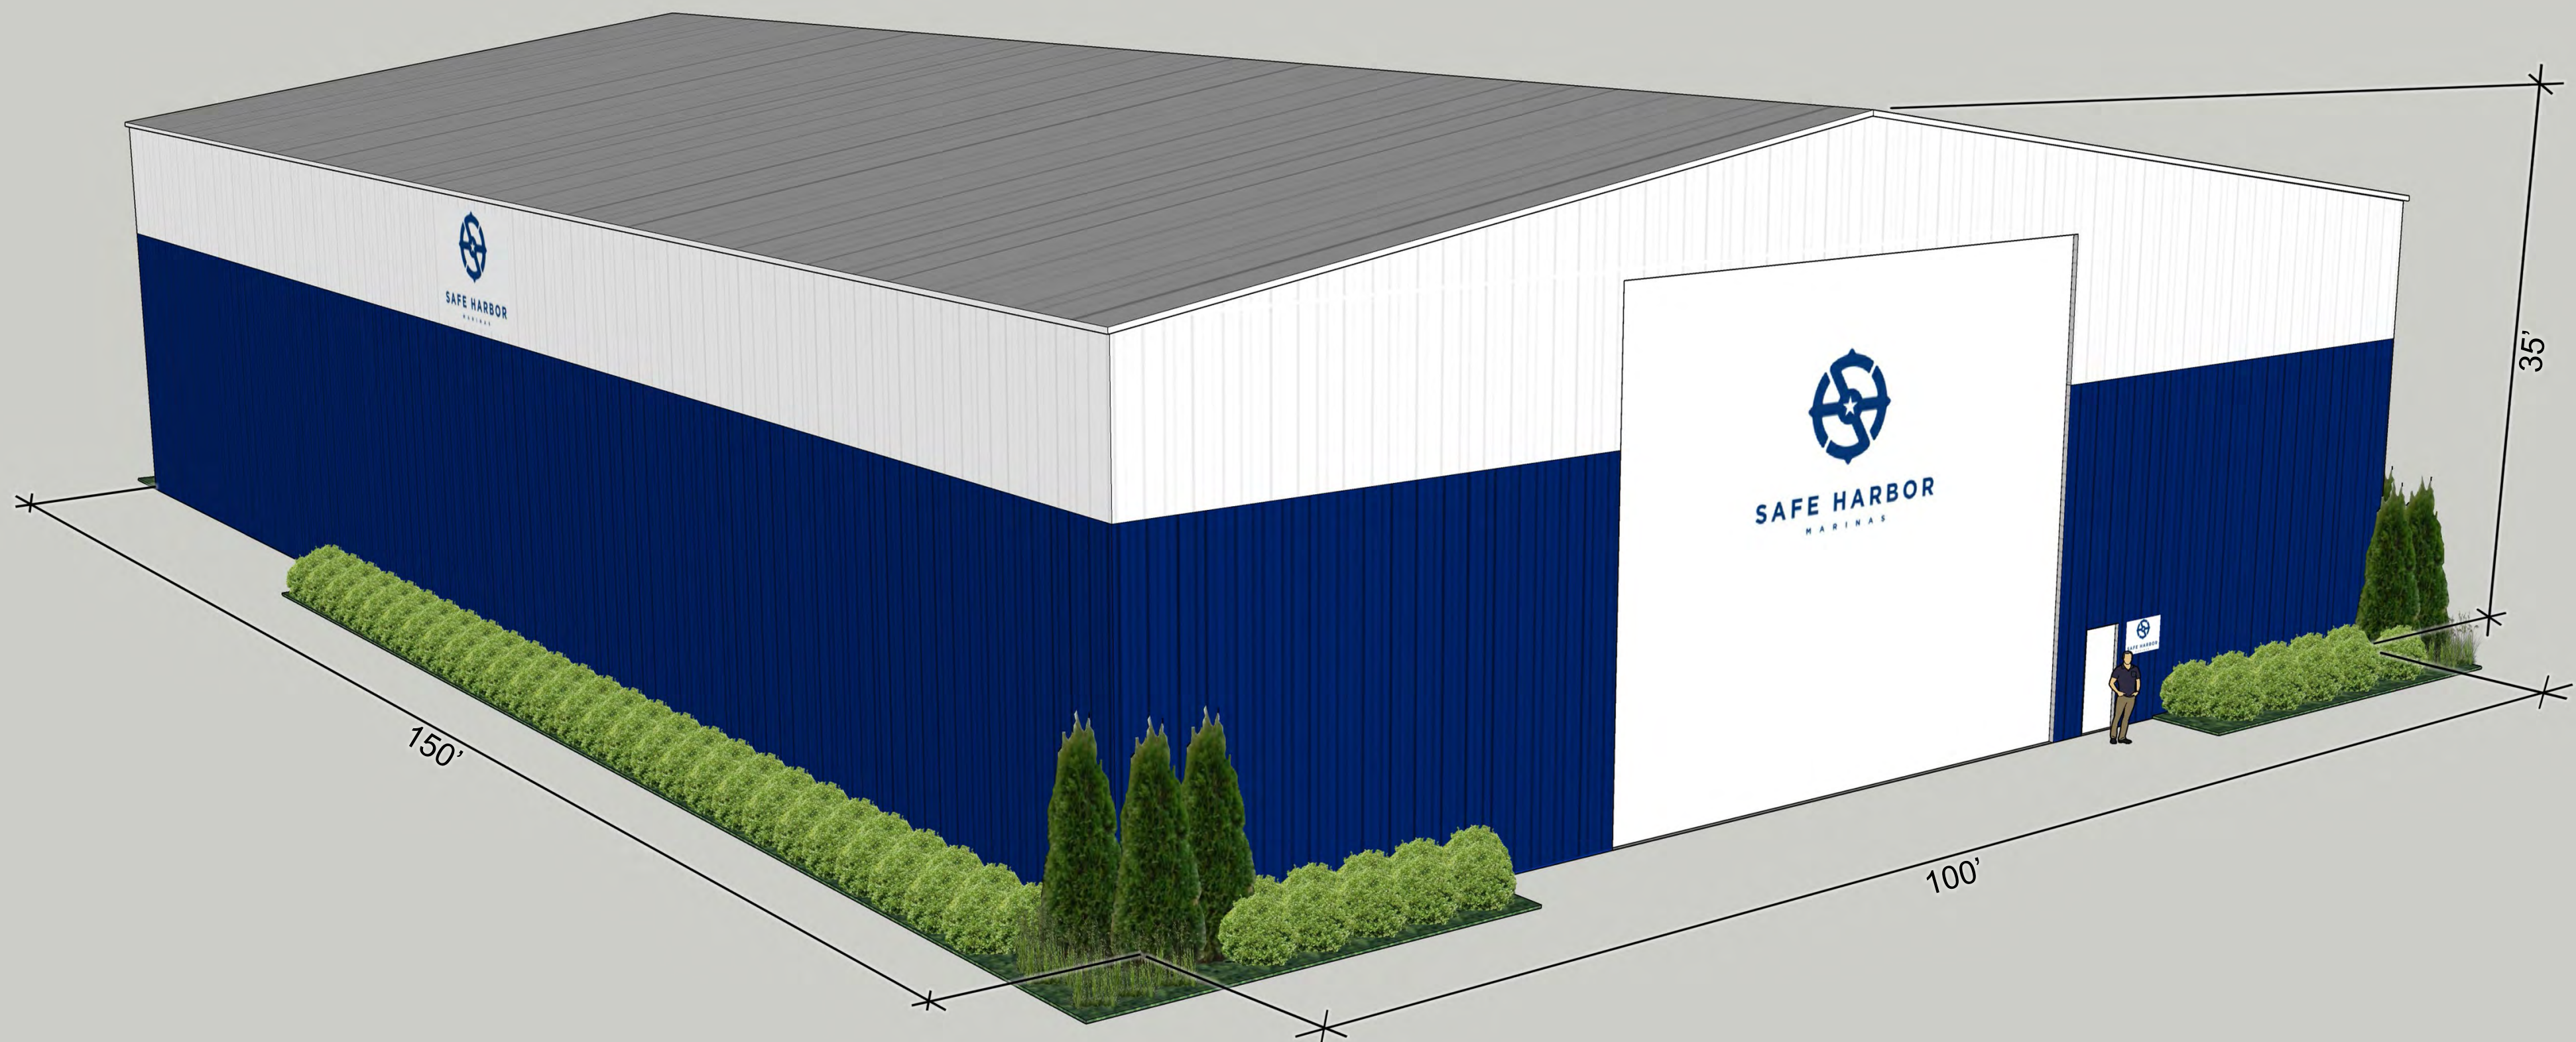

TAB 13

GREENWICH BAY MARINA
PROPOSED MARINA STORAGE FACILITY
PERSPECTIVE VIEWS **05-17-2022**

GREENWICH BAY MARINA
PROPOSED MARINA STORAGE FACILITY
 PERSPECTIVE VIEW LOOKING NORTH 05-17-2022

GREENWICH BAY MARINA
PROPOSED MARINA STORAGE FACILITY
PERSPECTIVE VIEW LOOKING NORTH 05-17-2022

GREENWICH BAY MARINA
PROPOSED MARINA STORAGE FACILITY
PERSPECTIVE VIEW LOOKING WEST 05-17-2022

GREENWICH BAY MARINA
PROPOSED MARINA STORAGE FACILITY
PERSPECTIVE VIEW LOOKING WEST 05-17-2022