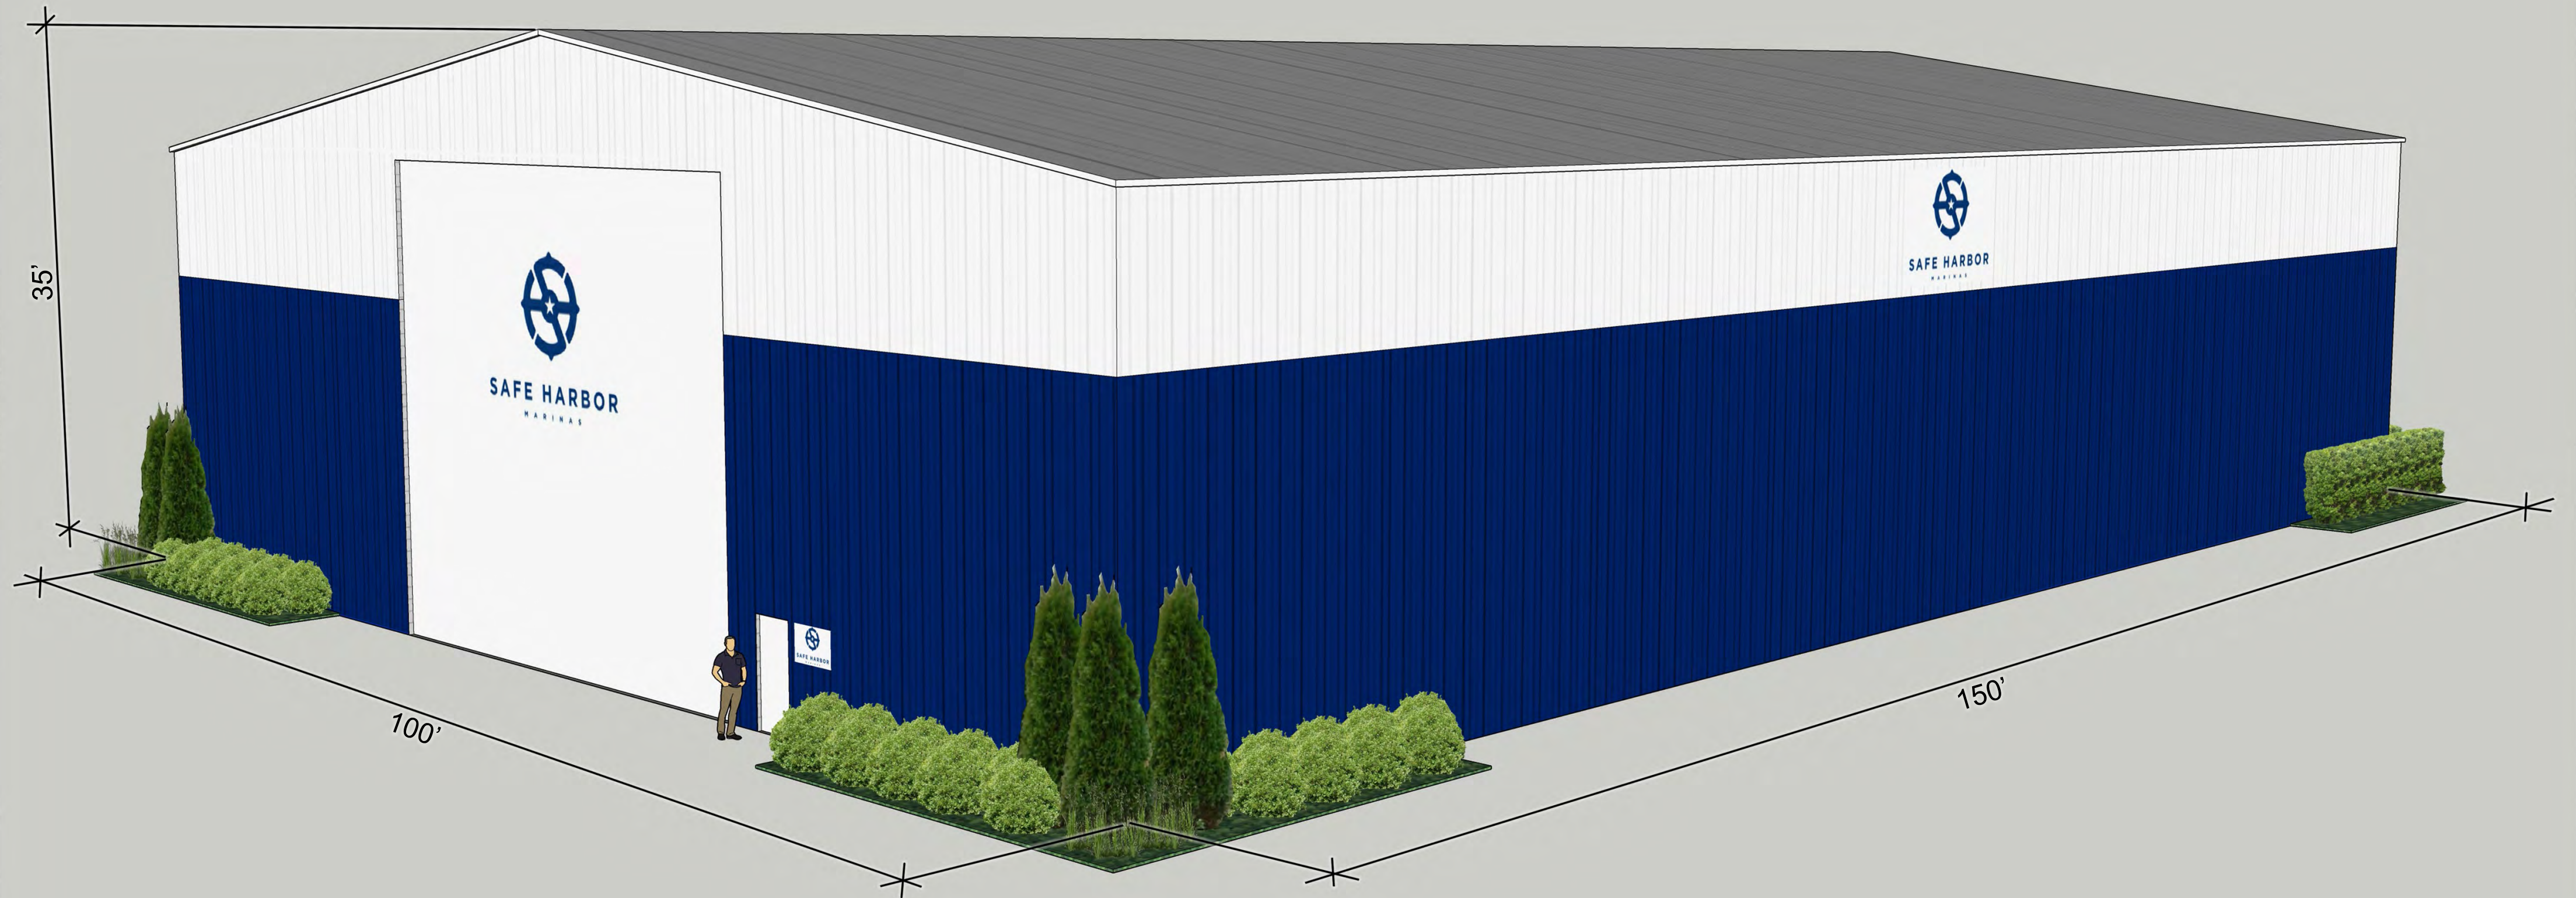

TAB 13

GREENWICH BAY MARINA
PROPOSED MARINA STORAGE FACILITY
PERSPECTIVE VIEWS **05-17-2022**

GREENWICH BAY MARINA
PROPOSED MARINA STORAGE FACILITY
 PERSPECTIVE VIEW LOOKING NORTH 05-17-2022

GREENWICH BAY MARINA
PROPOSED MARINA STORAGE FACILITY
PERSPECTIVE VIEW LOOKING NORTH 05-17-2022

GREENWICH BAY MARINA
PROPOSED MARINA STORAGE FACILITY
PERSPECTIVE VIEW LOOKING WEST 05-17-2022

GREENWICH BAY MARINA
PROPOSED MARINA STORAGE FACILITY
PERSPECTIVE VIEW LOOKING WEST 05-17-2022