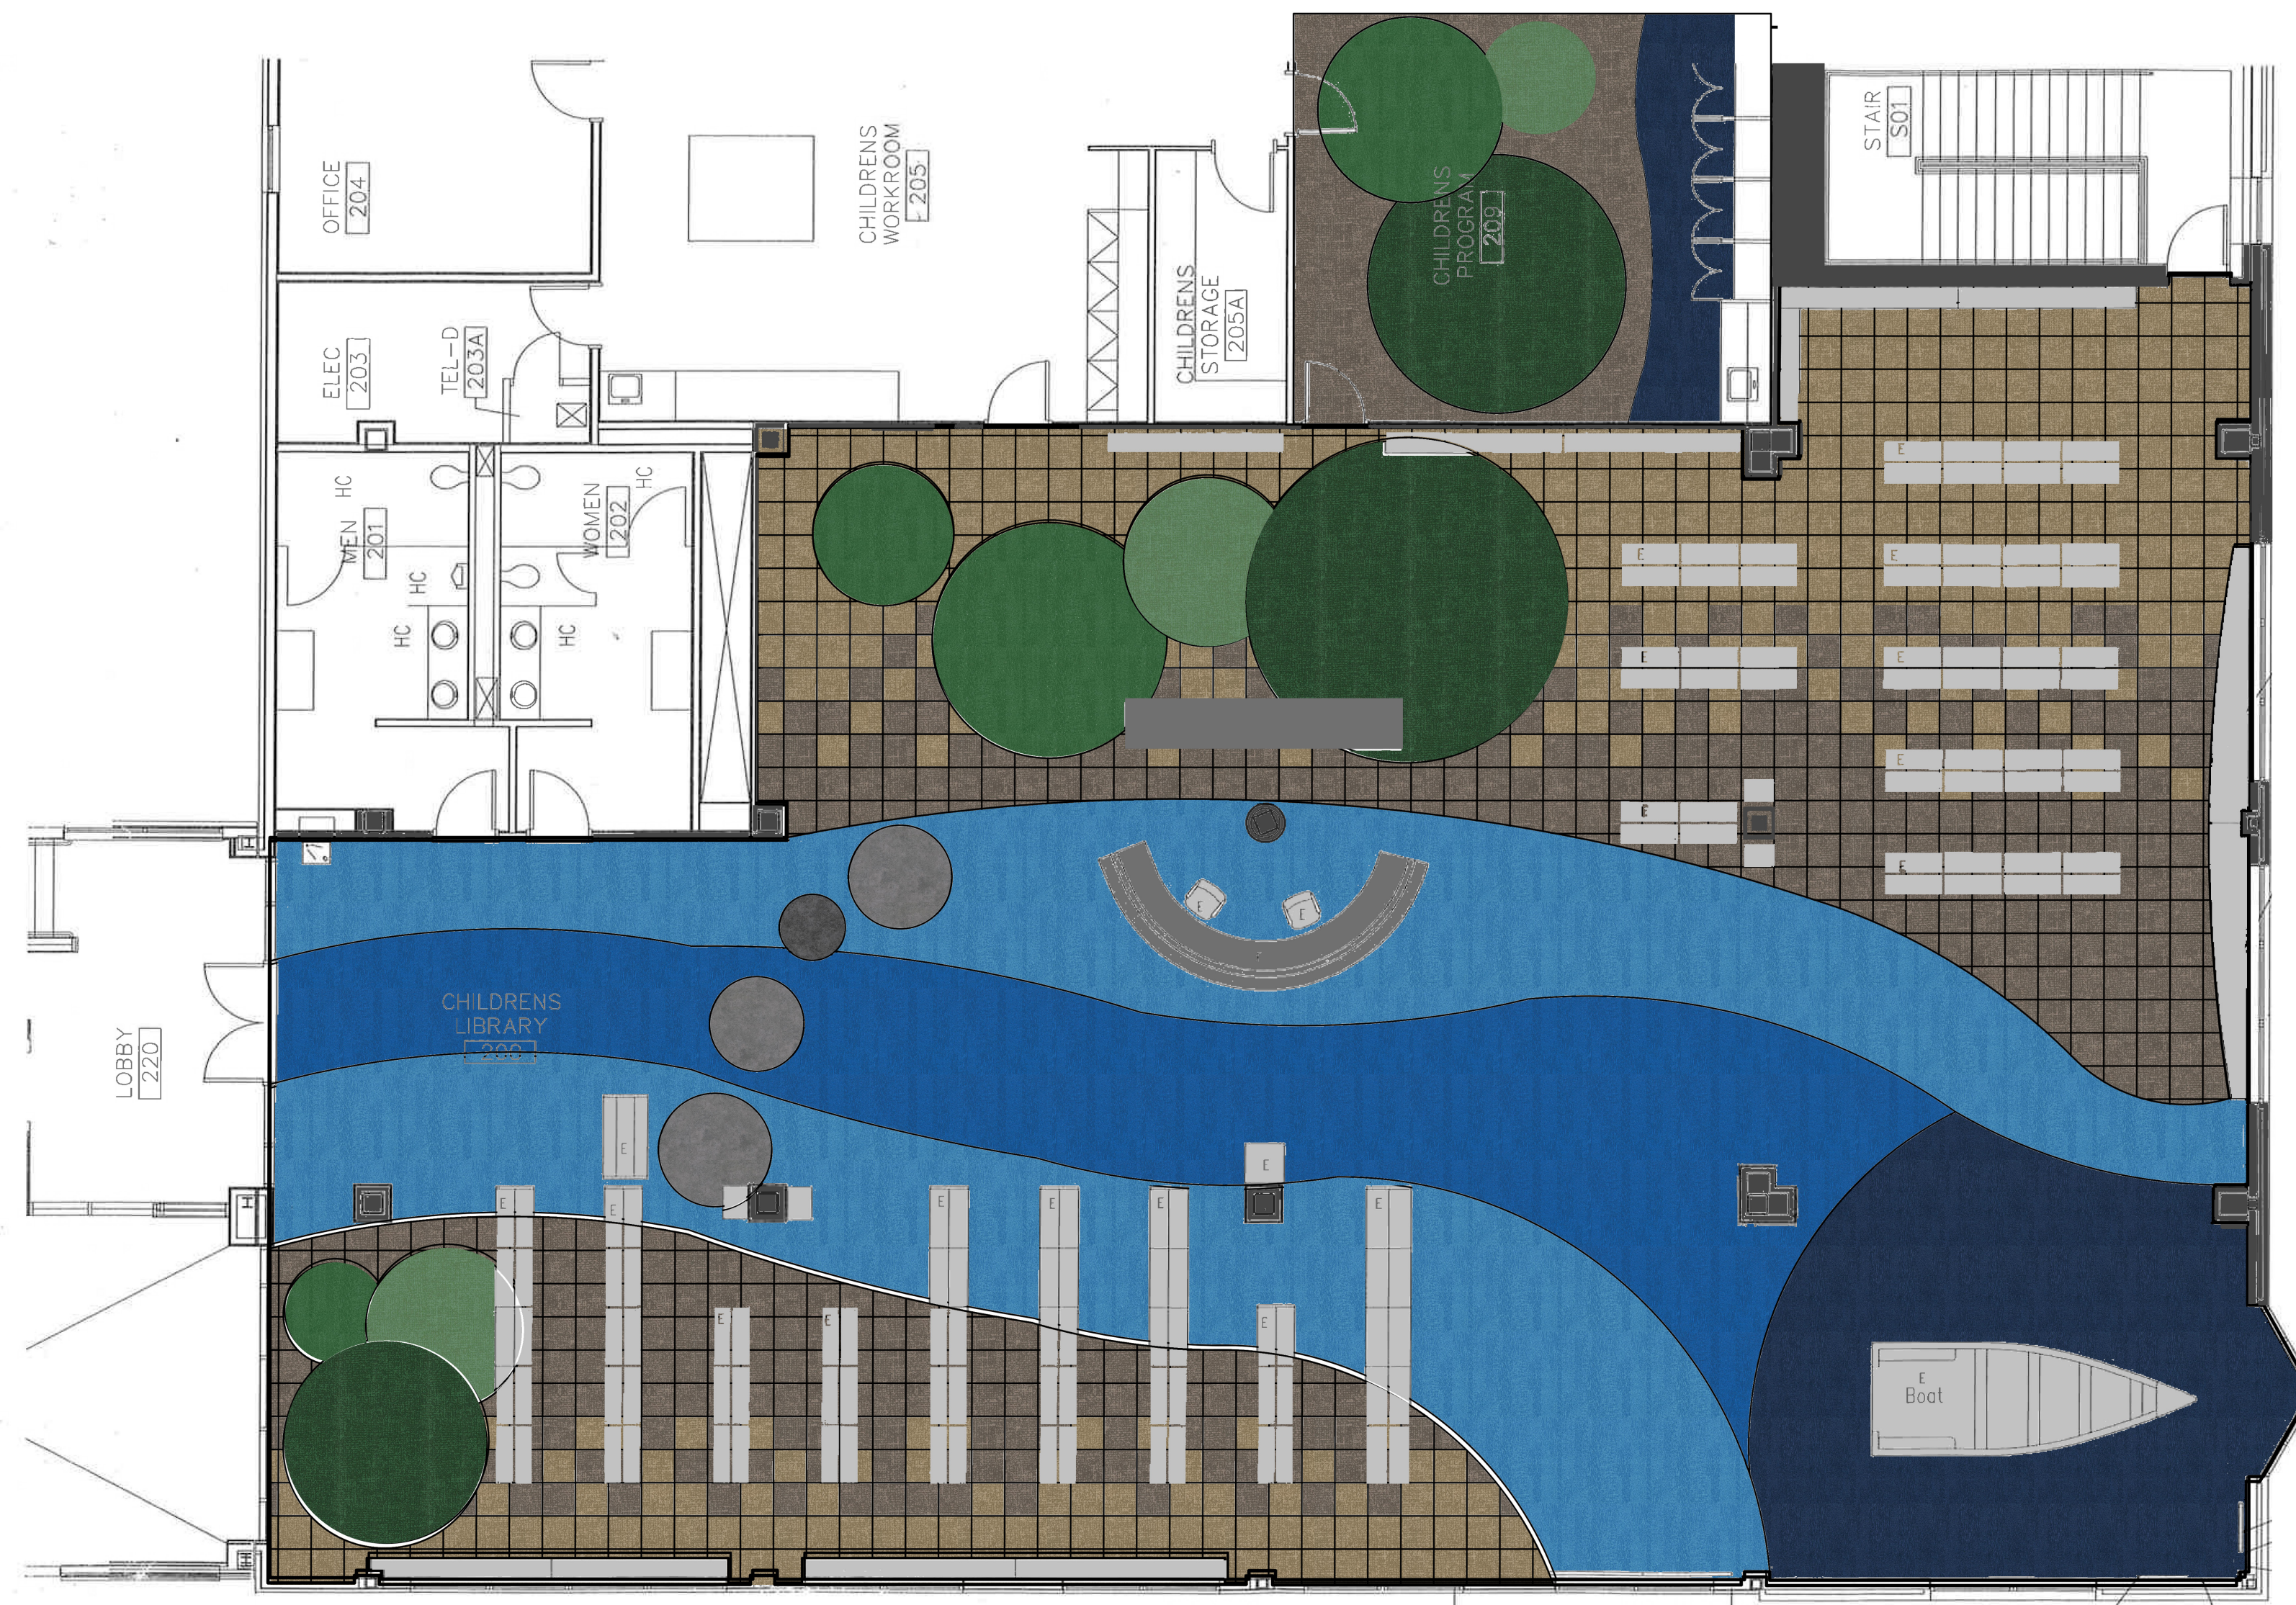

FOR REFERENCE ONLY- NOT CONSTRUCTION DOCUMENTS

WARWICK LIBRARY- CHILDREN'S ROOM

CARPET LAYOUT- PROGRAM ROOM

CHILDREN'S ROOM FLOOR PLAN

RES-5 ACCENT CARPET- WATER
PENANG- AZURE
FORBO FLOORING

RES-4 ACCENT CARPET- WATER
PENANG- NEPTUNE
FORBO FLOORING

RES-3 ACCENT CARPET- WATER
PENANG- SAPPHIRE
FORBO FLOORING

RES-1 FIELD CARPET- SAND
METRO- PEBBLE
FORBO FLOORING

RES-2 FIELD CARPET- SAND
METRO- SAND
FORBO FLOORING

RES-10 ACCENT CARPET- STONES
CALGARY- GREY
FORBO FLOORING

RES-9 ACCENT CARPET- STONES
CALGARY- CEMENT
FORBO FLOORING

RES-8 ACCENT CARPET- TREES
PENGANG- EVERGREEN
FORBO FLOORING

RES-7 ACCENT CARPET- TREES
METRO- APPLE
FORBO FLOORING

RES-6 ACCENT CARPET- TREES
METRO- EVERGREEN
FORBO FLOORING