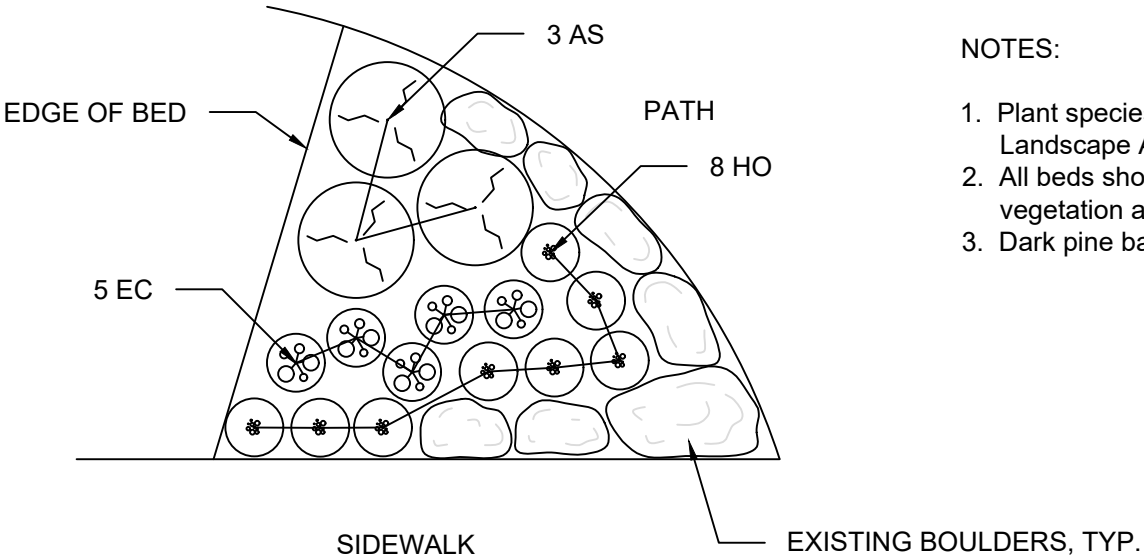

EXHIBIT A - Donovan Park

Planting bed located at the south corner of West Shore Rd. and Beach Avenue in the park area.

PLAN VIEW

PLANT LIST

QTY.	ABV.	BOTANICAL NAME	COMMON NAME	SIZE	NOTES
6	AS	Astilbe x arendsii	Bridal Veil	2'-3' HT.	#3 CONTAINER
10	EC	Echinacea x 'Balsomsed'	Sombrero Salsa Red Coneflower	2'-3' HT.	#3 CONTAINER
16	HO	Hosta x 'Fantasy Island'	Plantain Lily	8"-1' HT.	#3 CONTAINER

NOTES:

1. Plant species are not to be substituted unless authorized by the City Landscape Architect.
2. All beds shown on this sheet shall be cleaned and clear of all existing vegetation and debris. Contractor shall edge and turn over soil prior to installation.
3. Dark pine bark mulch shall be installed in all planting beds at the depth of 3".

Planting bed located at the south corner of West Shore Rd. and Beach Avenue in the park area across the path from the above.

PLAN VIEW