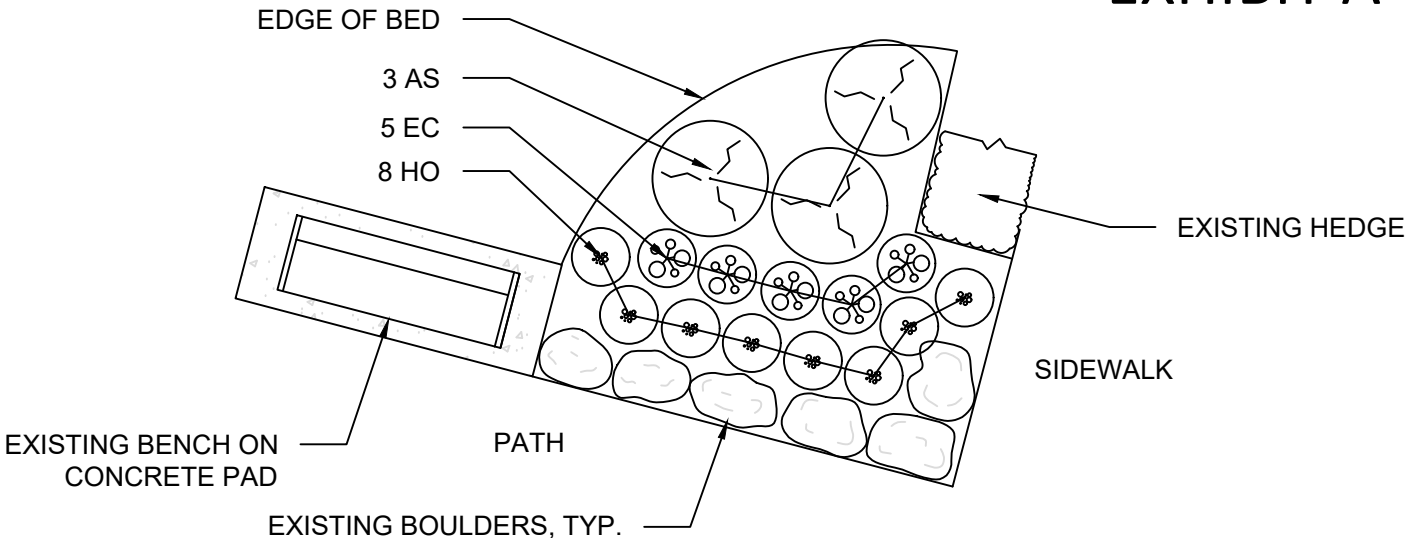

EXHIBIT A - Donovan Park

Planting bed located at the south corner of West Shore Rd. and Beach Avenue in the park area.

PLAN VIEW

PLANT LIST

QTY.	ABV.	BOTANICAL NAME	COMMON NAME	SIZE	NOTES
6	AS	Astilbe x arendsii	Bridal Veil	2'-3' HT.	#3 CONTAINER
10	EC	Echinacea x 'Balsomsed'	Sombrero Salsa Red Coneflower	2'-3' HT.	#3 CONTAINER
16	HO	Hosta x 'Fantasy Island'	Plantain Lily	8"-1' HT.	#3 CONTAINER

NOTES:

1. Plant species are not to be substituted unless authorized by the City Landscape Architect.
2. All beds shown on this sheet shall be cleaned and clear of all existing vegetation and debris. Contractor shall edge and turn over soil prior to installation.
3. Dark pine bark mulch shall be installed in all planting beds at the depth of 3".

Planting bed located at the south corner of West Shore Rd. and Beach Avenue in the park area across the path from the above.

PLAN VIEW