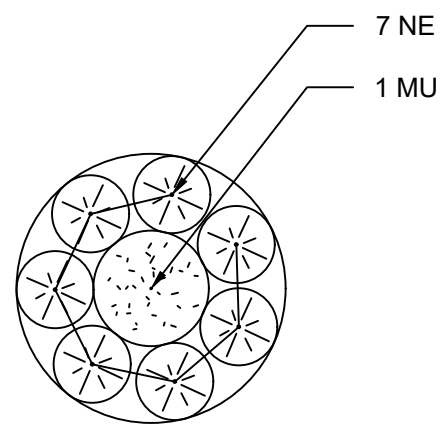

Planting bed located at the east corner of West Shore Rd. and Beach Avenue.

Woodbury Union Church

PLAN VIEW

EXHIBIT B

PLANT LIST

QTY.	ABV.	BOTANICAL NAME	COMMON NAME	SIZE	NOTES
4	BM	Buxus microphylla	Winter Gem Boxwood	4'-5' HT.	#3 CONTAINER
6	HE	Hemerocallis	Stella de Oro Daylily	1'-2" HT.	#2 CONTAINER
1	MU	Muhlenbergia capillaris	Pink Muhly Grass	3.5'-4.5' HT.	#3 CONTAINER
7	NE	Nepeta x faassenii	Walkers Low Catmint	1'-2.5' HT.	#3 CONTAINER

NOTES:

1. Plant species are not to be substituted unless authorized by the City Landscape Architect.
2. All beds shown on this sheet shall be cleaned and clear of all existing vegetation and debris, contractor shall turn over soil prior to installation.
3. Dark pine bark mulch shall be installed in all planting beds at the depth of 3".

Planting bed located at the west corner of West Shore Rd. and Beach Avenue.

Friend's Way

PLAN VIEW

SCALE: 1" = 5'