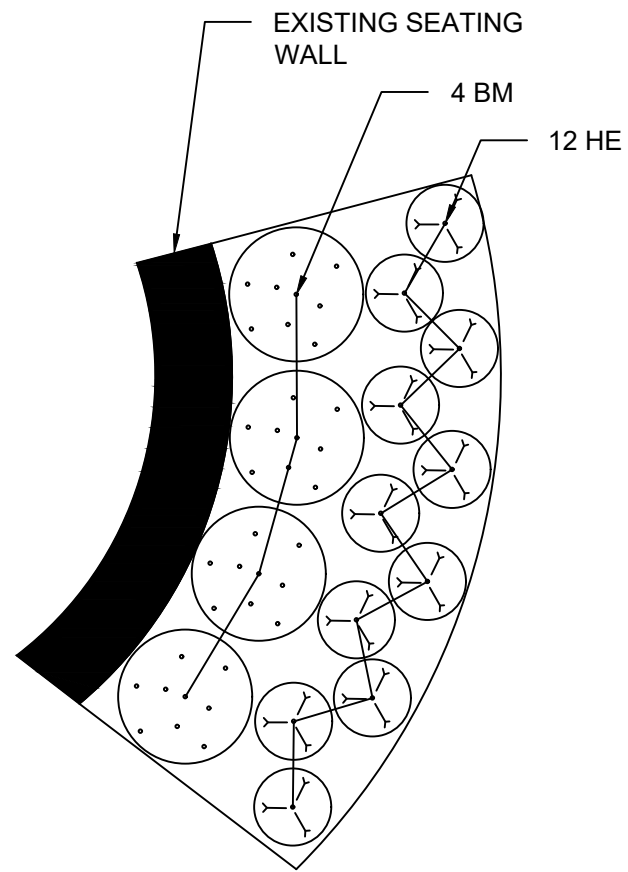

Planting bed located at the east corner of West Shore Rd. and Beach Avenue.

Woodbury Union Church

PLAN VIEW

EXHIBIT B

PLANT LIST

QTY.	ABV.	BOTANICAL NAME	COMMON NAME	SIZE	NOTES
4	BM	Buxus microphylla	Winter Gem Boxwood	4'-5' HT.	#3 CONTAINER
6	HE	Hemerocallis	Stella de Oro Daylily	1'-2" HT.	#2 CONTAINER
1	MU	Muhlenbergia capillaris	Pink Muhly Grass	3.5'-4.5' HT.	#3 CONTAINER
7	NE	Nepeta x faassenii	Walkers Low Catmint	1'-2.5' HT.	#3 CONTAINER

NOTES:

1. Plant species are not to be substituted unless authorized by the City Landscape Architect.
2. All beds shown on this sheet shall be cleaned and clear of all existing vegetation and debris, contractor shall turn over soil prior to installation.
3. Dark pine bark mulch shall be installed in all planting beds at the depth of 3".

Planting bed located at the west corner of West Shore Rd. and Beach Avenue.

Friend's Way

PLAN VIEW

SCALE: 1" = 5'