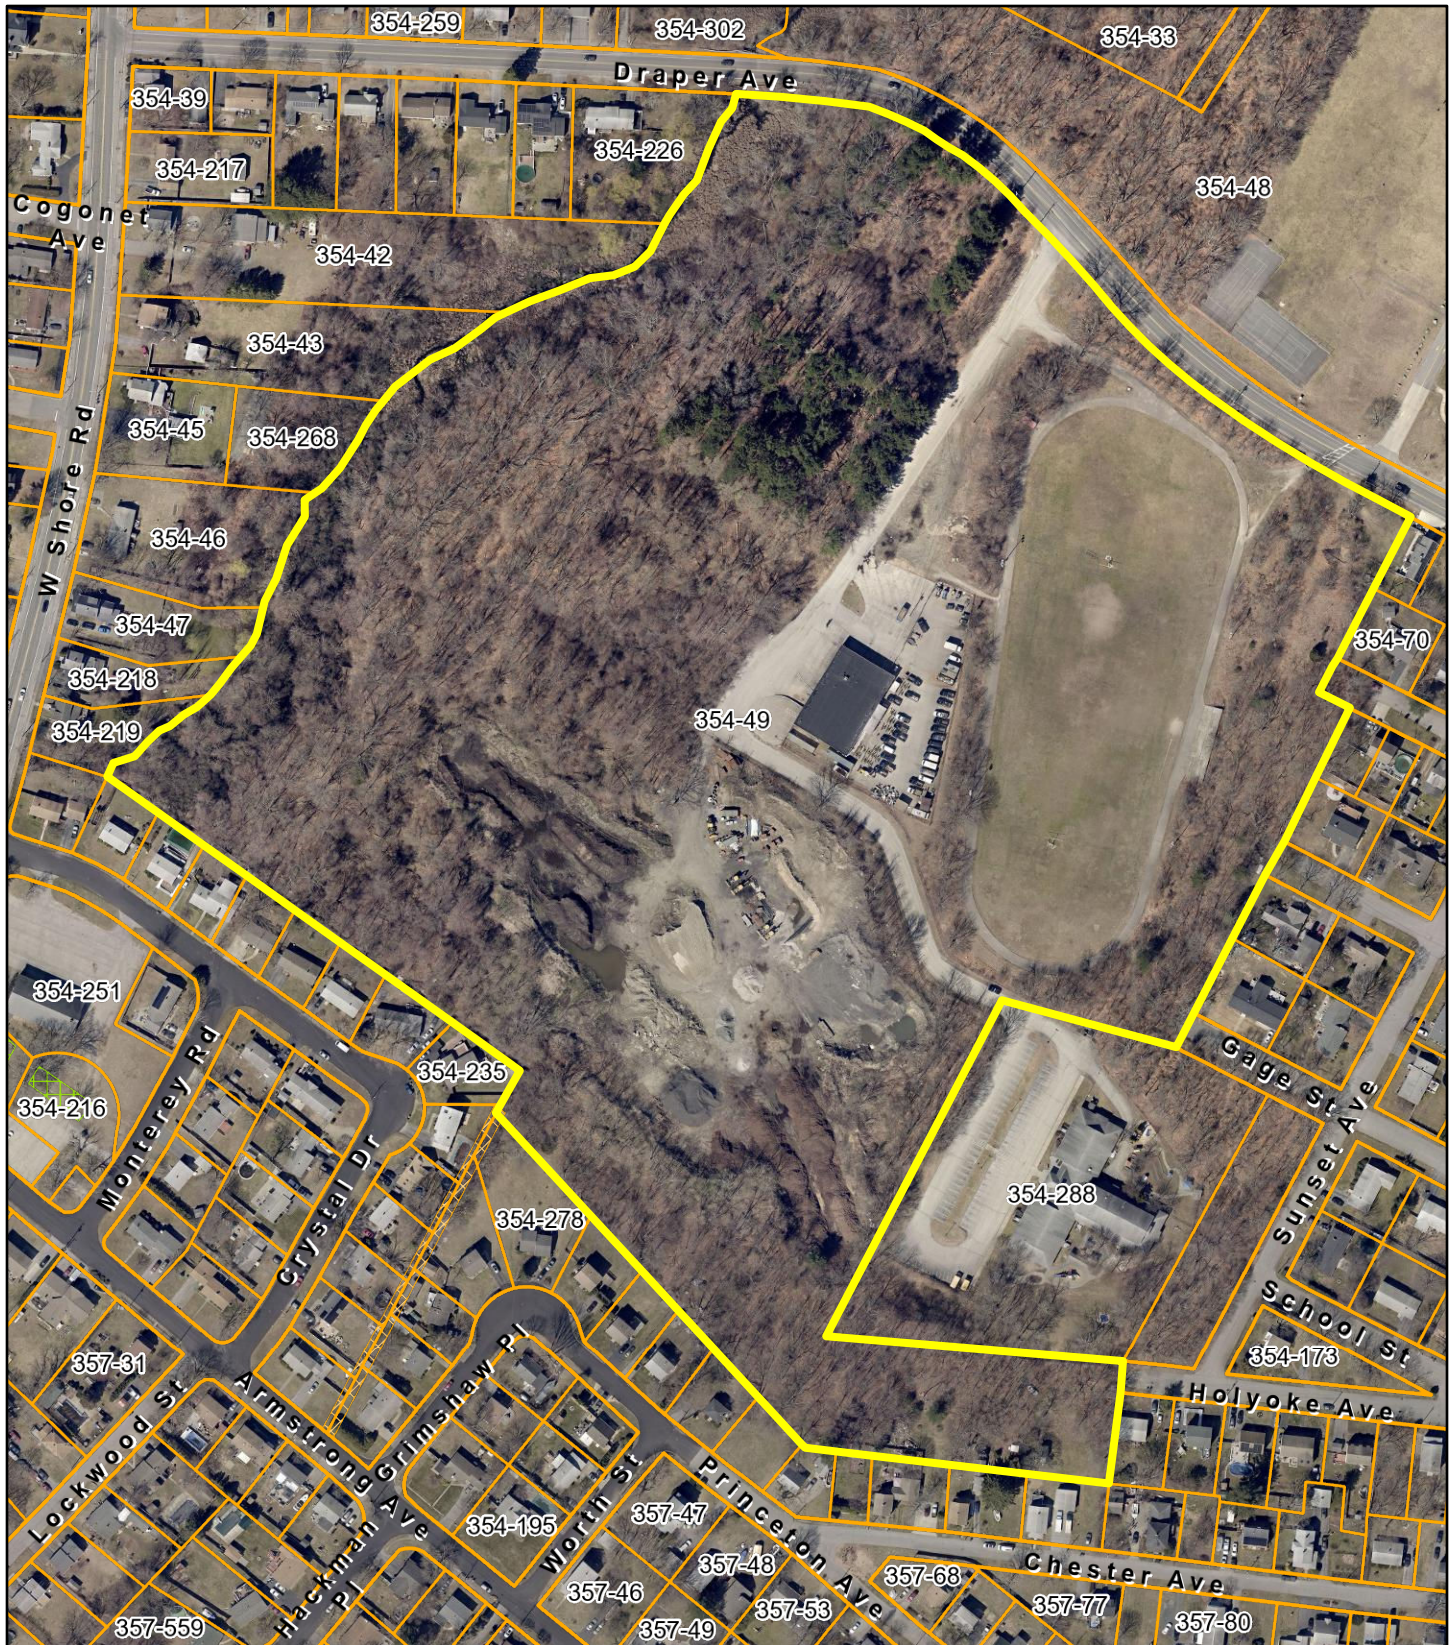

Warwick, RI

June 28, 2023

1 inch = 4499 Feet

www.cai-tech.com

Data shown on this map is provided for planning and informational purposes only. The municipality and CAI Technologies are not responsible for any use for other purposes or misuse or misrepresentation of this map.

150 Draper

Warwick, RI

1 inch = 250 Feet

www.cai-tech.com

June 28, 2023

Data shown on this map is provided for planning and informational purposes only. The municipality and CAI Technologies are not responsible for any use for other purposes or misuse or misrepresentation of this map.