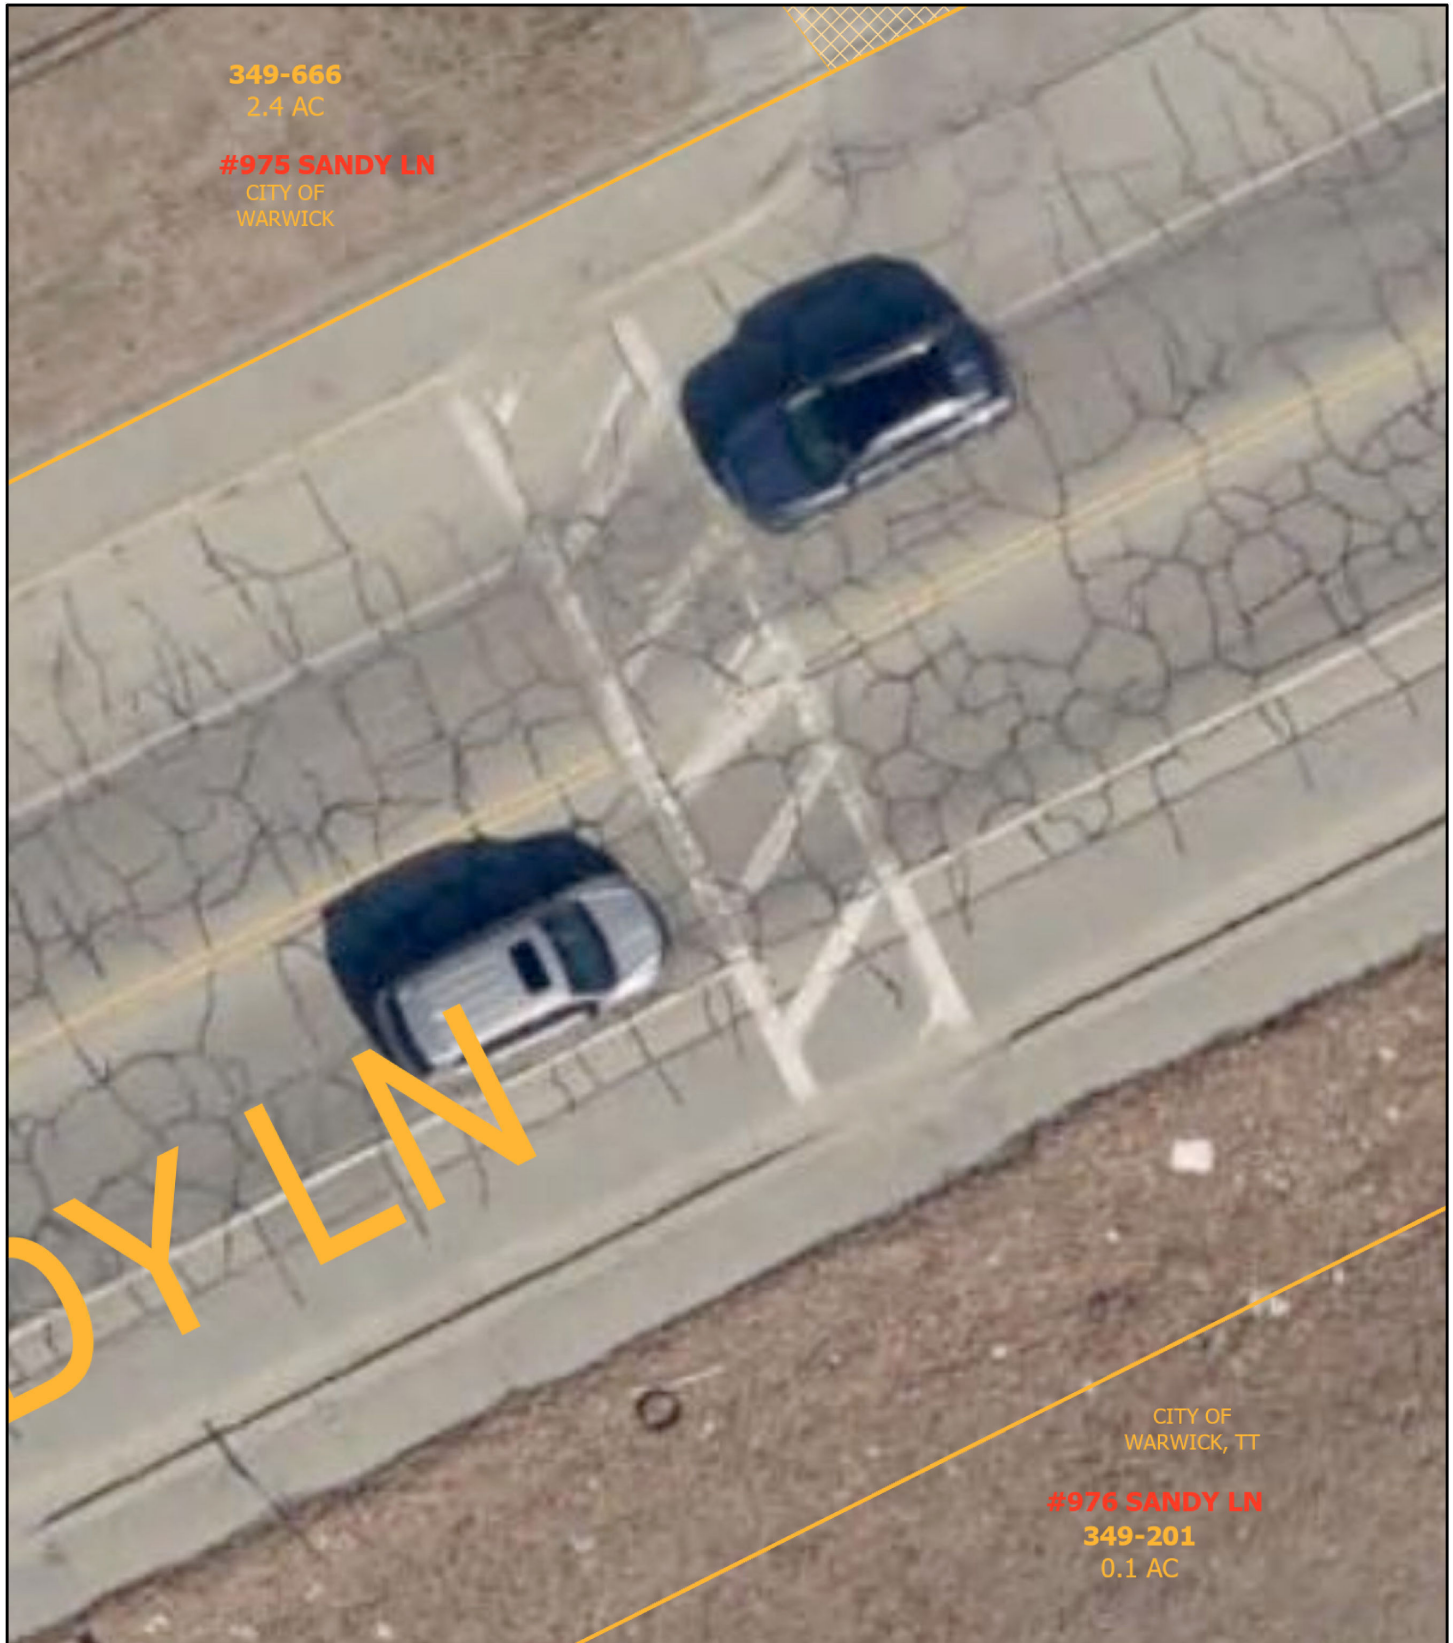

# 975 Sandy Ln

Warwick, RI

1 inch = 10 Feet

[www.cai-tech.com](http://www.cai-tech.com)

February 23, 2023

**349-666**  
2.4 AC

**#975 SANDY LN**  
CITY OF  
WARWICK

CITY OF  
WARWICK, TT