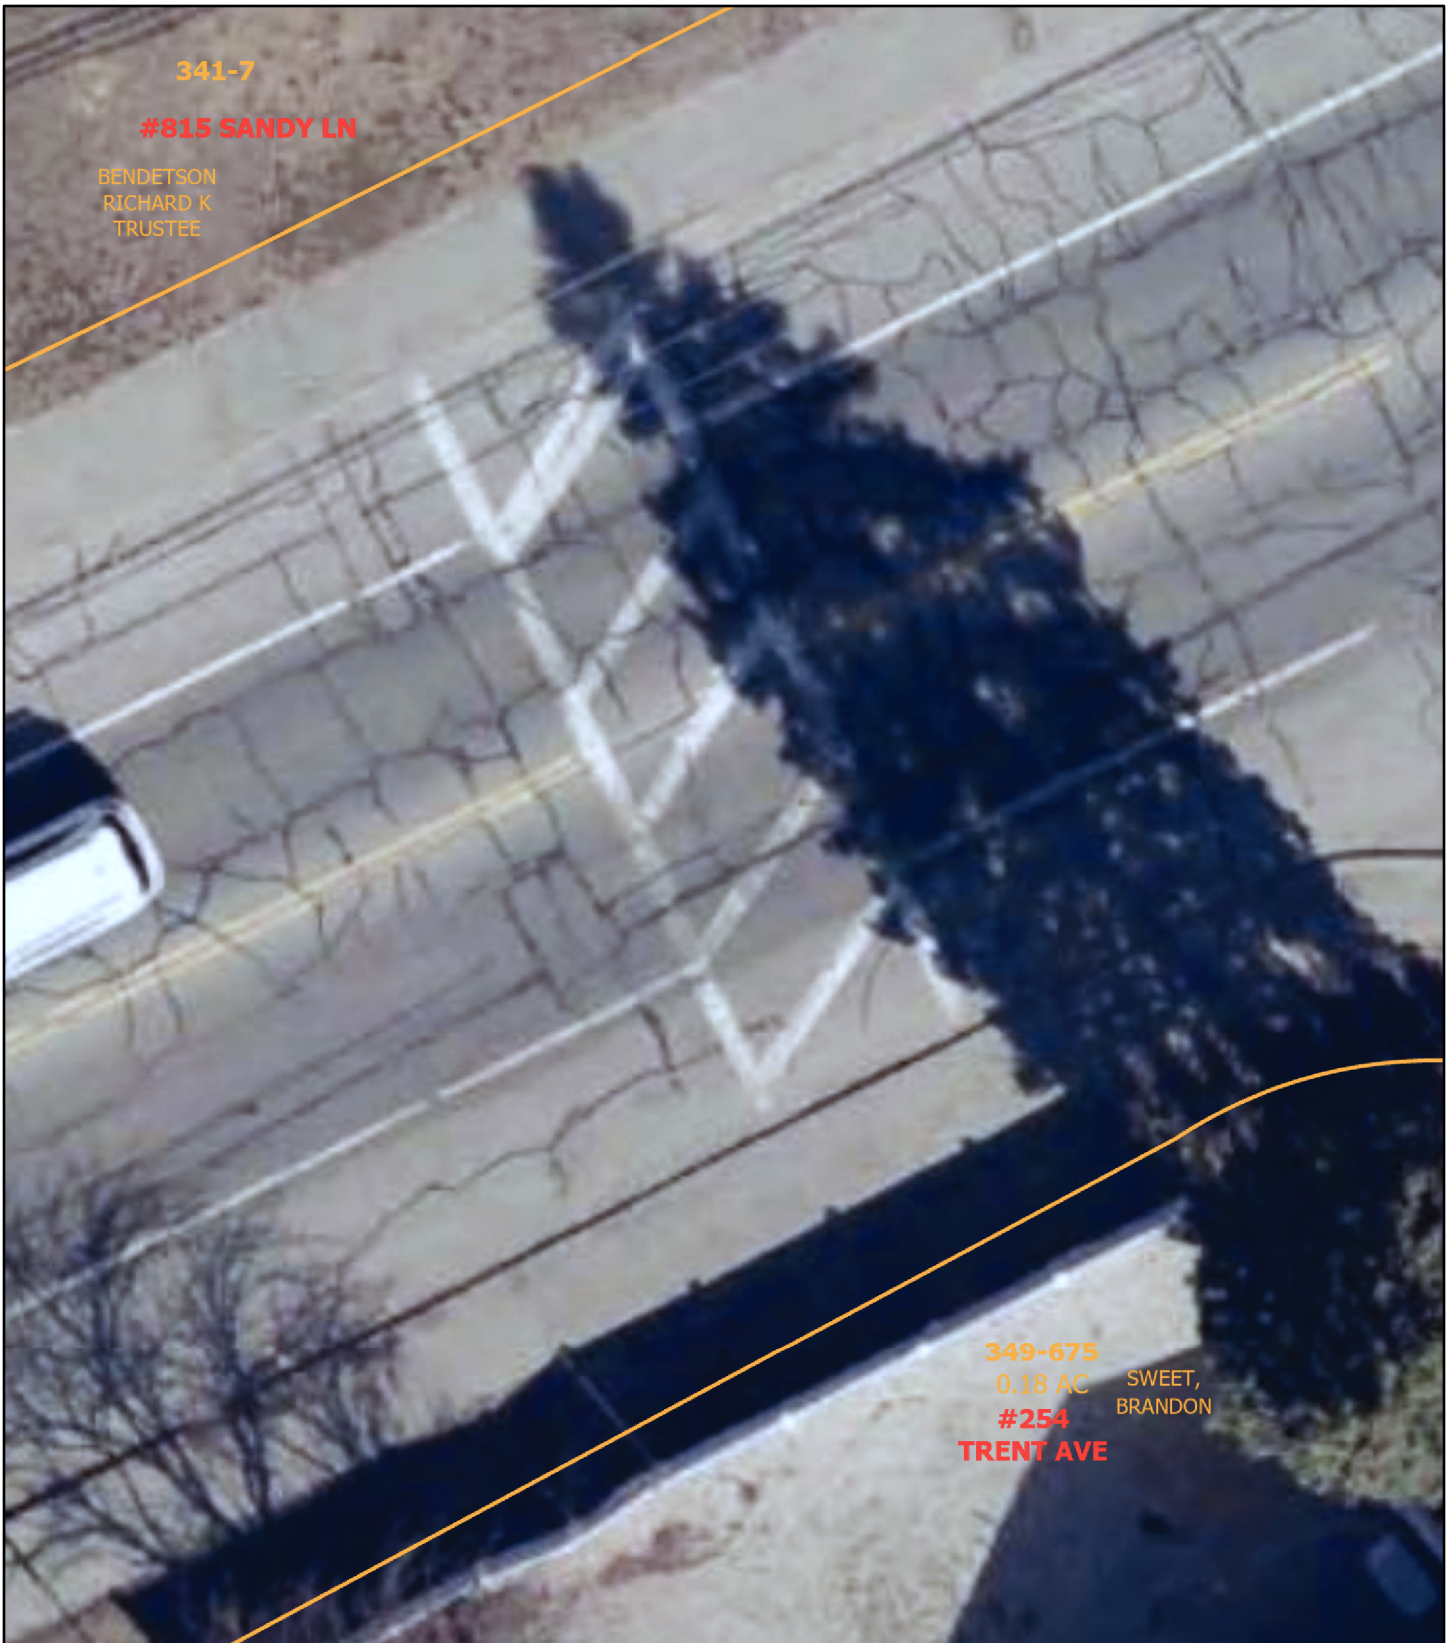

# 815 Sandy Ln

Warwick, RI

1 inch = 10 Feet

www.cai-tech.com

February 23, 2023

Data shown on this map is provided for planning and informational purposes only. The municipality and CAI Technologies are not responsible for any use for other purposes or misuse or misrepresentation of this map.