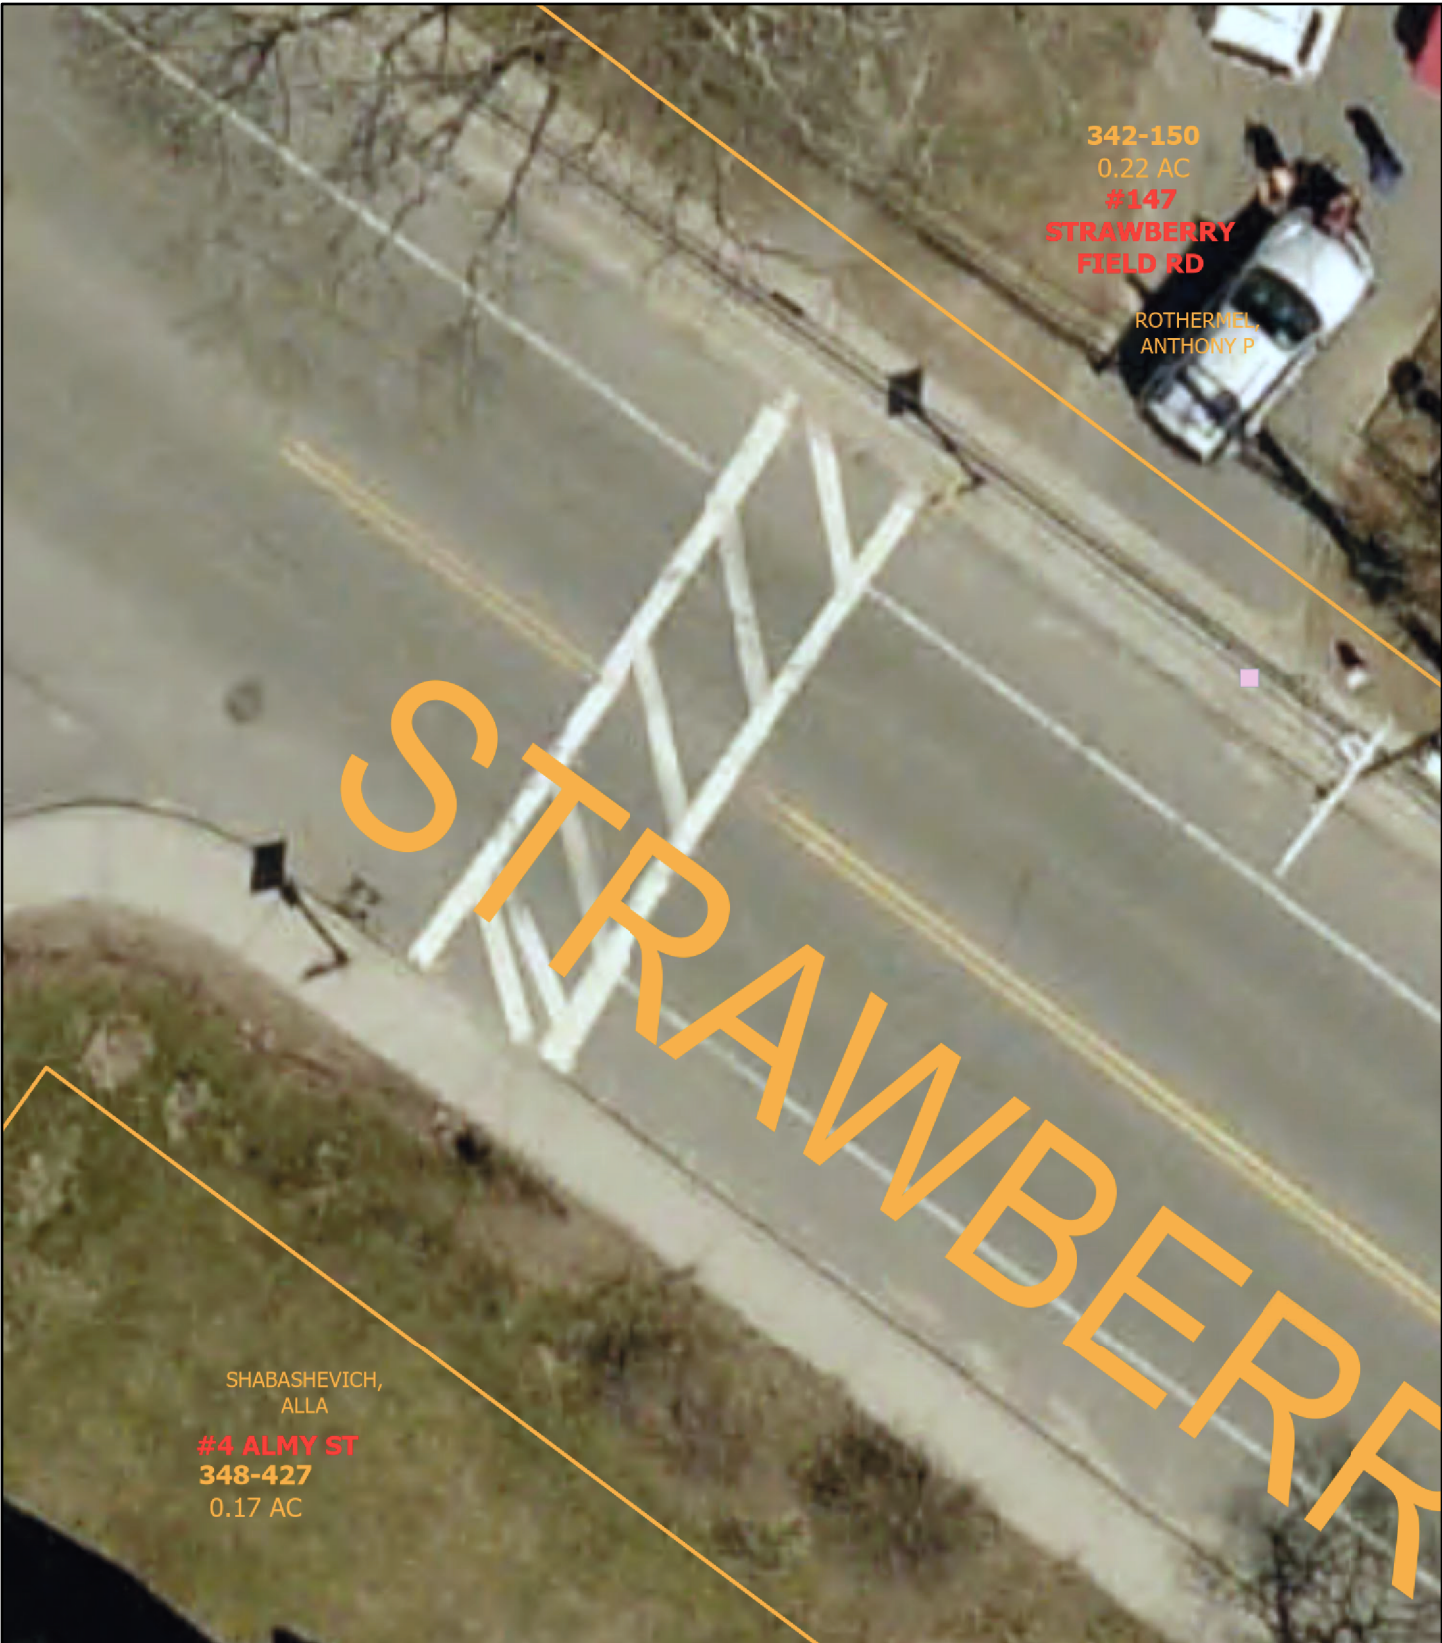

# 147 Strawberry Field Rd

Warwick, RI

1 inch = 10 Feet

www.cai-tech.com

February 23, 2023

**342-150**  
0.22 AC  
**#147**  
**STRAWBERRY**  
**FIELD RD**

ROTHERMEL,  
ANTHONY P

SHABASHEVICH,  
ALLA  
**#4 ALMY ST**  
**348-427**  
0.17 AC