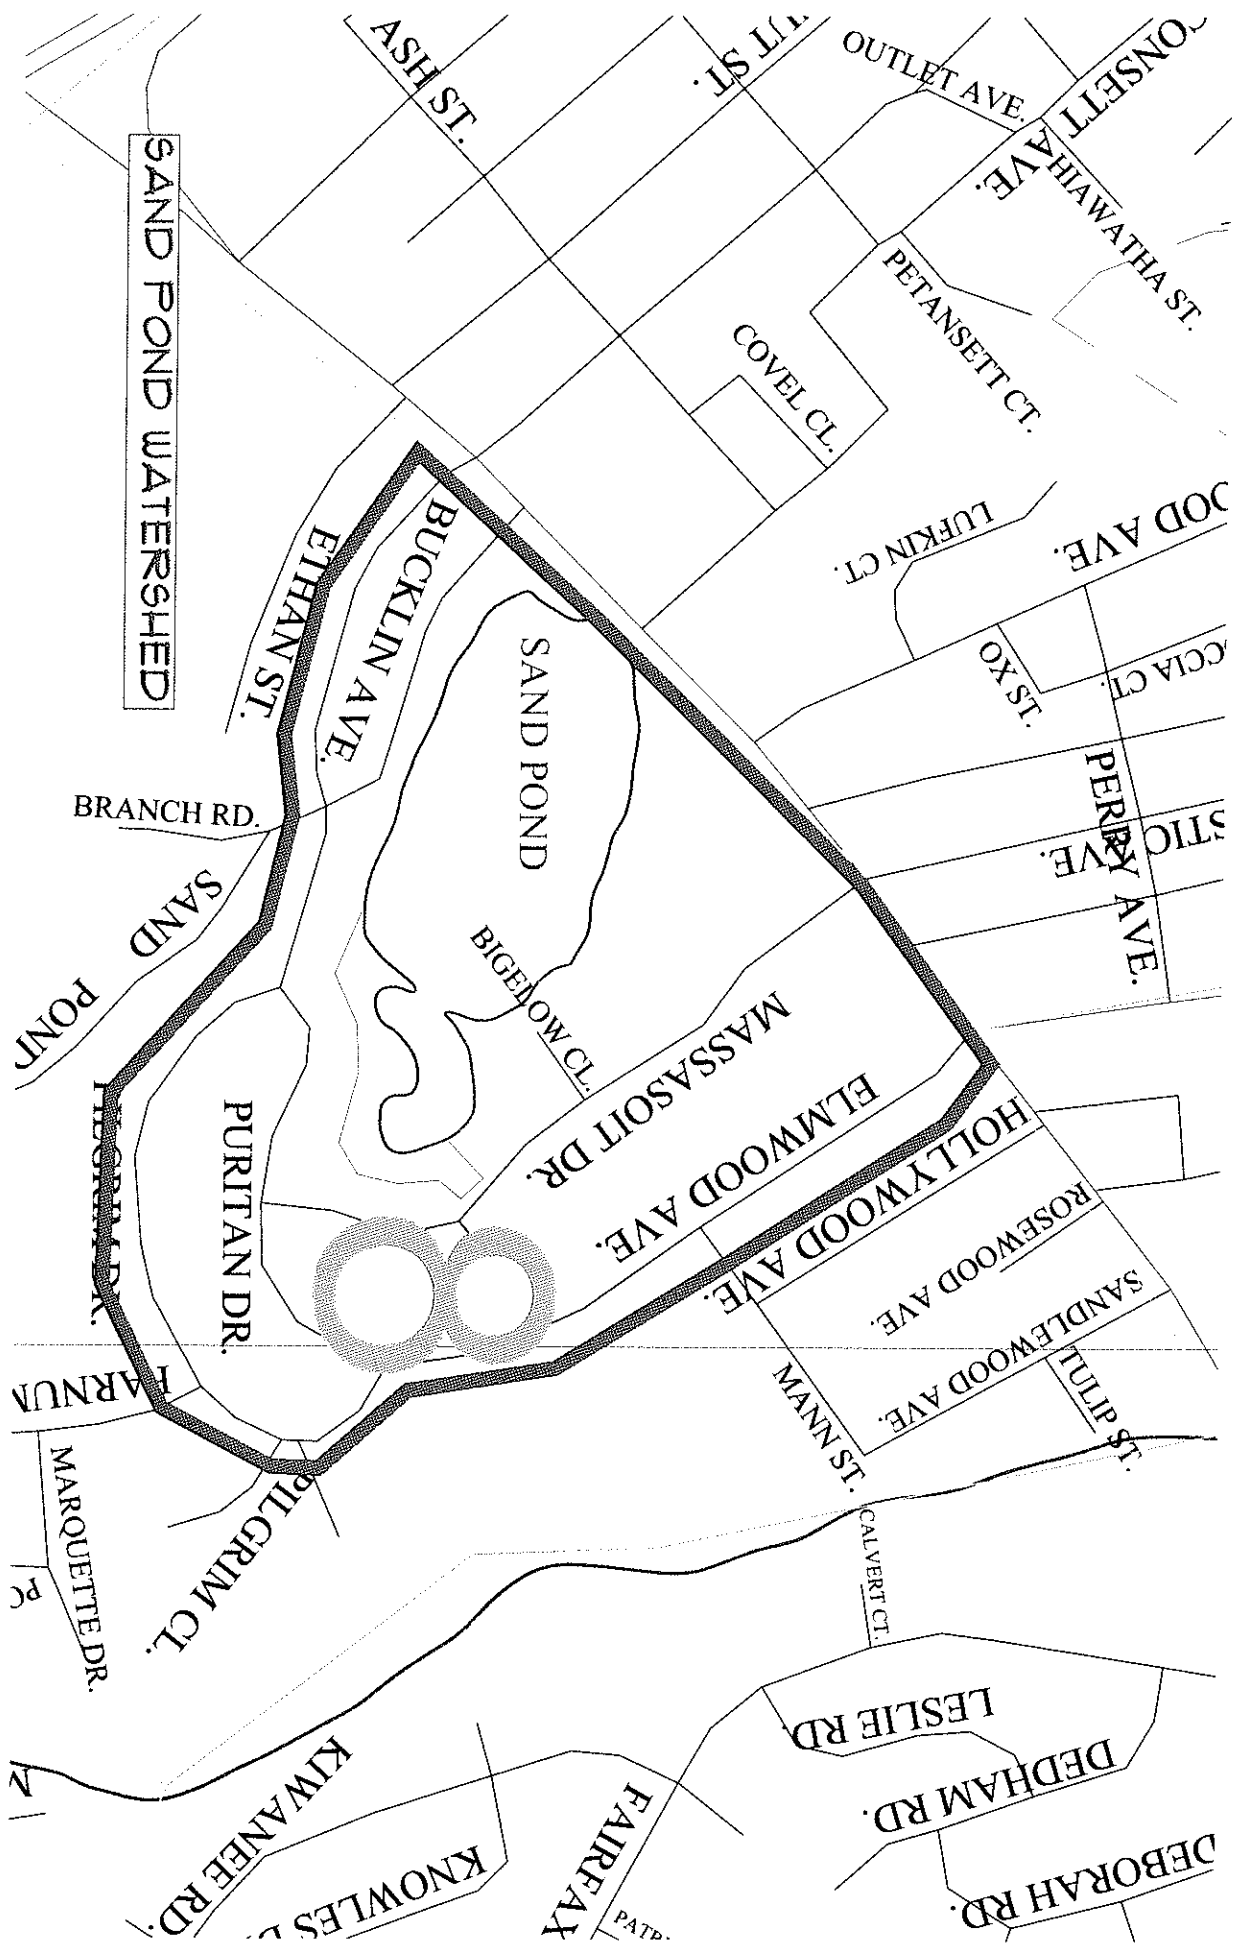

Gorton Pond Watershed

Alvin Street
Andover Drive
Bangor Street
Blue Hill Drive
Bragger Street
Breana Lane
Brownlee Boulevard
Burt Street
Carson Avenue
Centennial Street
Chapel Street
Chapmans Avenue
Colony Avenue
Court Street
Crest Avenue
Freeman Street
Gillian Avenue
Glen Birch Avenue
Gorton Holden Terrace
Gorton Lake Boulevard
Great Oak Drive
Greenwood Avenue
Hillard Avenue
Lancaster Avenue
Myrtle Avenue
Natick Avenue
Northbridge Avenue
Oakhill Avenue
Packard Avenue
Plantation Street
Pond View Drive
Potter Avenue
Rutherford Avenue
Scarsdale Road
Sharon Street
Trinity Street
Vancouver Avenue
Vaughn Avenue
Warwick Police Department
Weber Avenue
Winslow Avenue

Sand Pond Watershed

Bigelow Circle
Bucklin Avenue
Elmwood Avenue
Massasoit Drive
Pilgrim Drive
Puritan Drive
Sand Pond Road

Warwick Pond Watershed

Amherst Road
Betsey Willimas Drive
Bowman Drive
Brewster Drive
Carant Road
Cavalcade Boulevard
Community Road
Count Fleet Avenue
Edgehill Road
Estelle Boulevard
Hilton Road
Hoxie Avenue
Lake Shore Drive
Lakecrest Drive
Lakenole Road
Model Avenue
Omaha Boulevard
Polk Road
Rowe Avenue
Royland Avenue
Sarah Lane
Stanmore Road
Wells Avenue
Wilbur Avenue
Zachariah Place

WARWICK POND WATERSHED