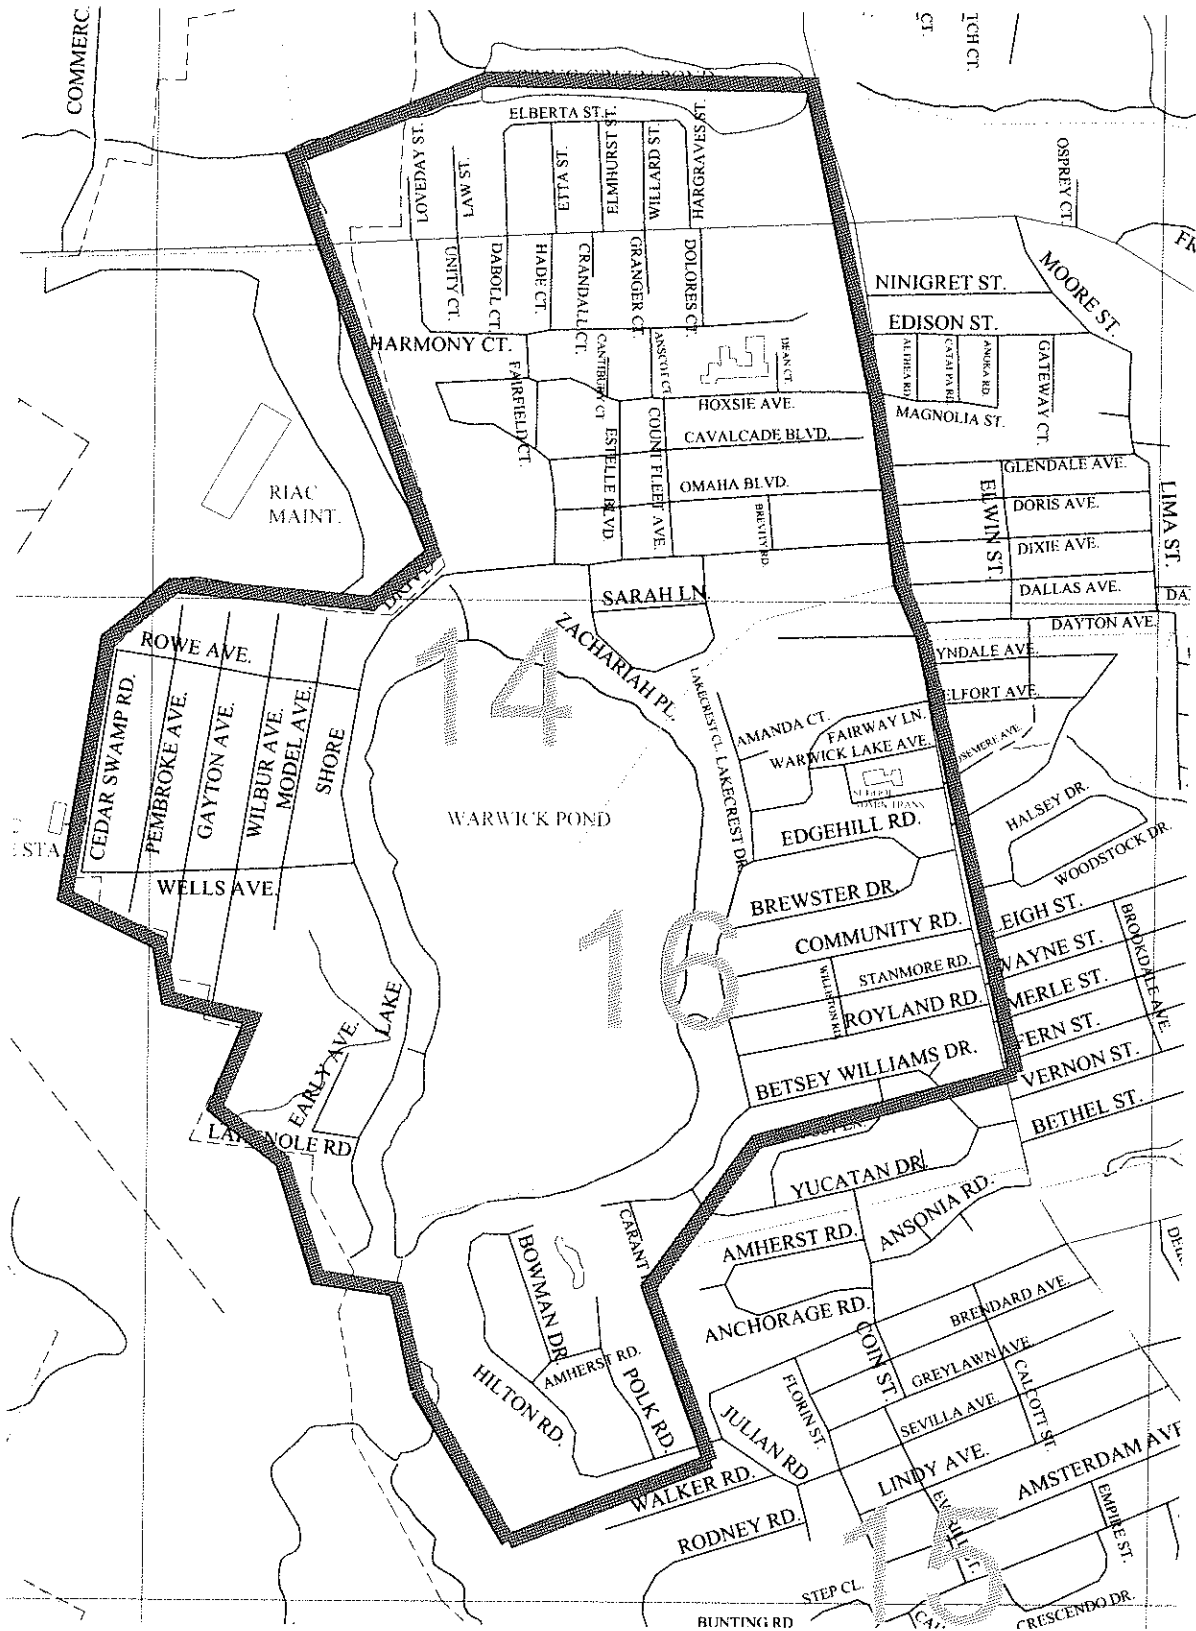

Gorton Pond Watershed

Alvin Street
Andover Drive
Bangor Street
Blue Hill Drive
Bragger Street
Breana Lane
Brownlee Boulevard
Burt Street
Carson Avenue
Centennial Street
Chapel Street
Chapmans Avenue
Colony Avenue
Court Street
Crest Avenue
Freeman Street
Gillian Avenue
Glen Birch Avenue
Gorton Holden Terrace
Gorton Lake Boulevard
Great Oak Drive
Greenwood Avenue
Hillard Avenue
Lancaster Avenue
Myrtle Avenue
Natick Avenue
Northbridge Avenue
Oakhill Avenue
Packard Avenue
Plantation Street
Pond View Drive
Potter Avenue
Rutherford Avenue
Scarsdale Road
Sharon Street
Trinity Street
Vancouver Avenue
Vaughn Avenue
Warwick Police Department
Weber Avenue
Winslow Avenue

Sand Pond Watershed

Bigelow Circle
Bucklin Avenue
Elmwood Avenue
Massasoit Drive
Pilgrim Drive
Puritan Drive
Sand Pond Road

Warwick Pond Watershed

Amherst Road
Betsey Willimas Drive
Bowman Drive
Brewster Drive
Carant Road
Cavalcade Boulevard
Community Road
Count Fleet Avenue
Edgehill Road
Estelle Boulevard
Hilton Road
Hoxie Avenue
Lake Shore Drive
Lakecrest Drive
Lakenole Road
Model Avenue
Omaha Boulevard
Polk Road
Rowe Avenue
Royland Avenue
Sarah Lane
Stanmore Road
Wells Avenue
Wilbur Avenue
Zachariah Place

WARWICK POND WATERSHED