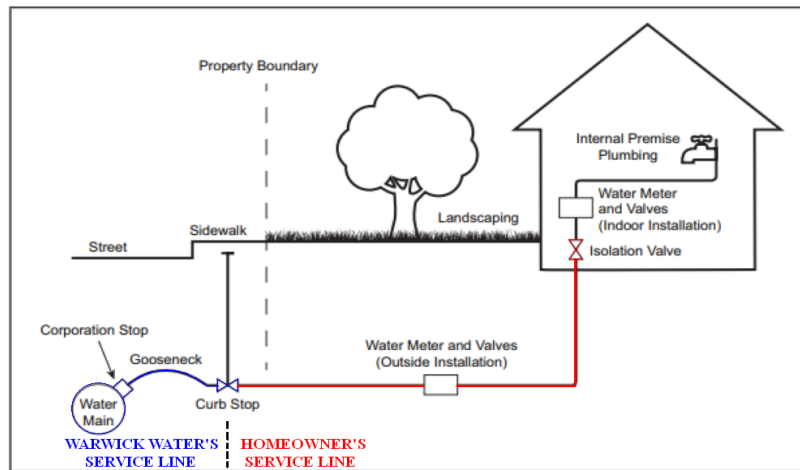

LEAD SERVICES BY ADDRESS

WATER SERVICE LINE FROM WATER MAIN TO HOUSE

Address	Lead city side	Lead homeowners side	Lead On City Side Only	Lead On Homeowners Side Only	Galv On Homeowners Side Only
7 Adams St Warwick RI, 02888					X
14 Adams St Warwick RI, 02888					X
8 Atlantic Ave Warwick RI, 02888		X		X	
11 Atlantic Ave Warwick RI, 02888		X		X	
20 Bank St Warwick RI, 02888		X		X	
26 Bank St Warwick RI, 02888	Lead replaced on both sides				
12 Bayside Ave Warwick RI, 02888		X		X	
31 Bayside Ave Warwick RI, 02888	X	X			
46 Bayside Ave Warwick RI, 02888					X
62 Bayside Ave Warwick RI, 02888		X		X	
73 Bayside Ave Warwick RI, 02888		X		X	
76 Bayside Ave Warwick RI, 02888	X	X			
20 Benedict Rd Warwick RI, 02888					X
26 Benedict Rd Warwick RI, 02888		X		X	
30 Benedict Rd Warwick RI, 02888		X		X	
19 Bolton St Warwick RI, 02888		X		X	
23 Canonchet Ave Warwick RI, 02888		X		X	
33 Canonchet Ave Warwick RI, 02888	X		X		
68 Canonchet Ave Warwick RI, 02888		X		X	
99 Canonchet Ave Warwick RI, 02888	X	X			
142 Canonchet Ave Warwick RI, 02888		X		X	
148 Canonchet Ave Warwick RI, 02888		X		X	
152 Canonchet Ave Warwick RI, 02888		X		X	
156 Canonchet Ave Warwick RI, 02888	X		X		
164 Canonchet Ave Warwick RI, 02888	X	X			
174 Canonchet Ave Warwick RI, 02888	X	X			
178 Canonchet Ave Warwick RI, 02888		X		X	